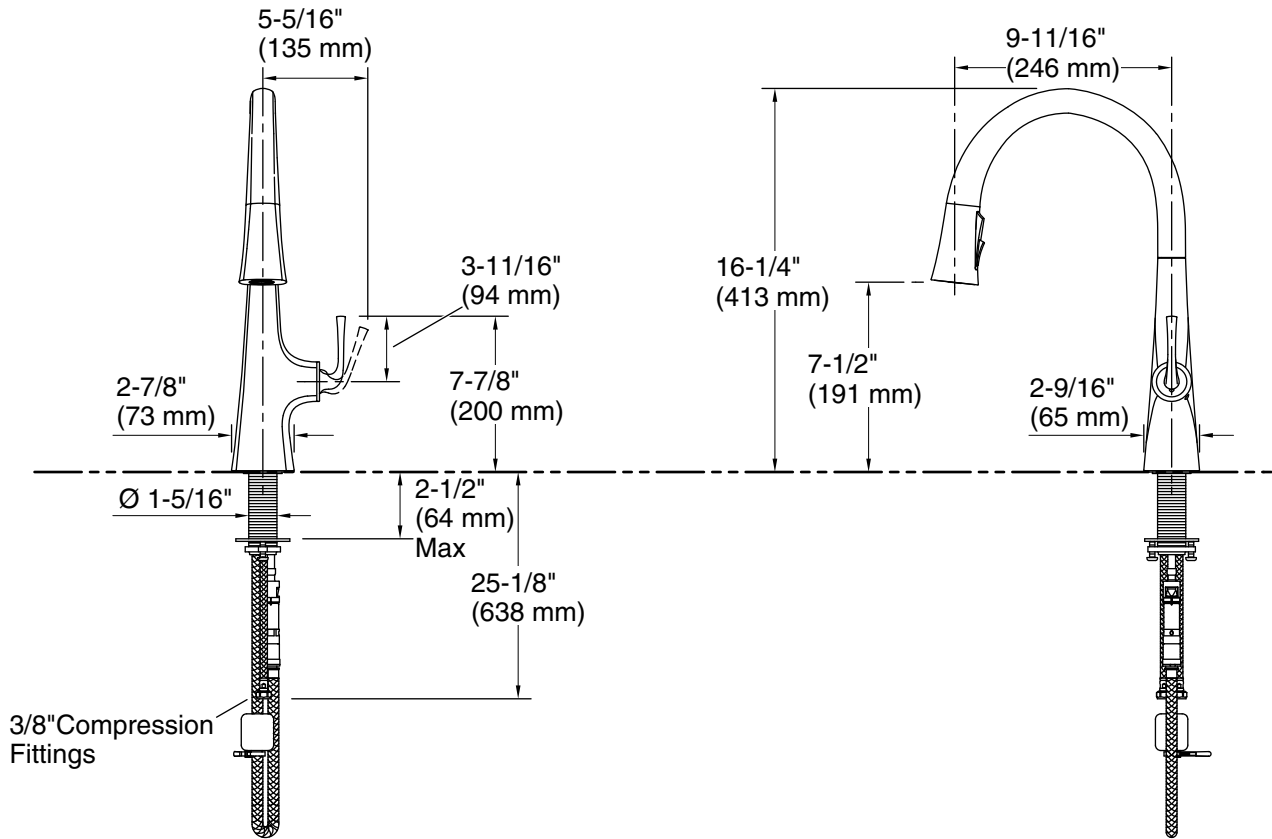

Features

- Three-function pull-down sprayhead with touch-control allows you to switch between stream, Sweep™ spray and BerrySoft™ spray
- Sweep™ spray features specially angled nozzles that form a wide, powerful blade of water to sweep your dishes and sink clean
- Unique three-function sprayhead allows you to tackle tasks such as cleaning, rinsing and filling with Sweep™ Spray, BerrySoft™ spray, and aerated stream
- ProMotion™ technology's light, quiet braided hose and swiveling ball joint make the pull-down sprayhead easier and more comfortable to use
- High-arch 270° rotating swing spout offers vertical clearance for tall cookware and pitchers
- 9-11/16" (246 mm) swing spout reach
- 1.5 gpm (5.7 lpm) maximum flow rate at 60 psi (4.14 bar)
- Single lever handle makes adjusting water temperature easy.
- Temperature memory allows faucet to be turned on and off at the temperature set during prior usage
- MasterClean™ sprayface features an easy-to-clean surface that withstands mineral buildup
- KOHLER ceramic disc valves exceed industry longevity standards for a lifetime of durable performance
- DockNetik™ secure docking system locks sprayhead into place when not in use

Adapters, Rough-in and Extension Kits

1012715 Range: 2-1/2" (64 mm) - 4-5/8" (118 mm)

Optional Products/Accessories

K-22071 Three-hole kitchen faucet escutcheon

ADA

CSA B651

Codes/Standards

ASME A112.18.1/CSA B125.1
NSF/ANSI/CAN 61
NSF/ANSI/CAN 372
All applicable US Federal and State material regulations
DOE - Energy Policy Act 1992
California Energy Commission (CEC)
ADA
ICC/ANSI A117.1
CSA B651

Technical Information

All product dimensions are nominal.

Drain included: No

Spout:

Spout reach: 9-11/16" (246 mm)

Notes

Install this product according to the installation instructions.

ADA complaint for faucet handles only.