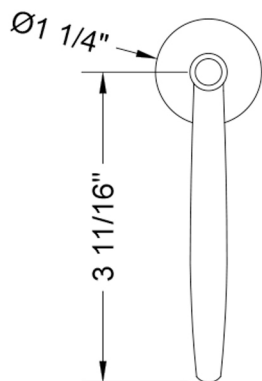

Toilet Tank Trip Lever to Fit Kohler

Model #: 9381-

FEATURES:

- Toilet tank "trip" lever to fit Kohler model: K-3950, K-3981, & K-9375
- Brass arm, spud & handle
- Fits Kohler Model: Tresham
- Not available in ULB

SPECIFICATION DRAWING:

FRONT VIEW

SIDE VIEW