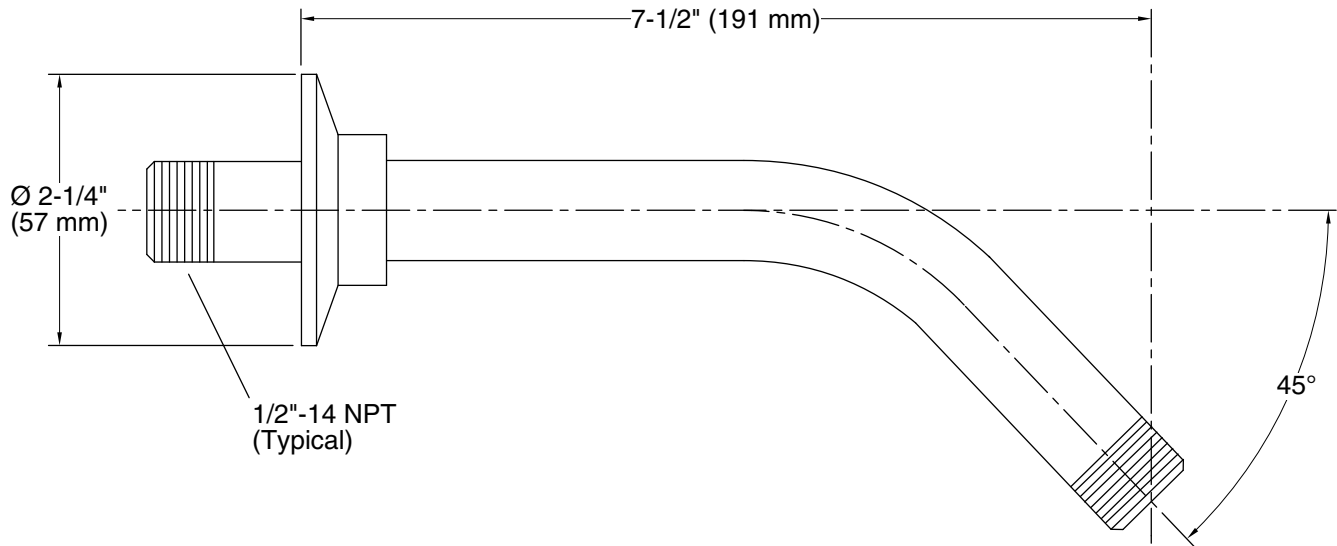

### Features

- Metal construction
- 1/2" -14 NPT thread both ends
- Wall-mount flange

### Technical Information

All product dimensions are nominal.