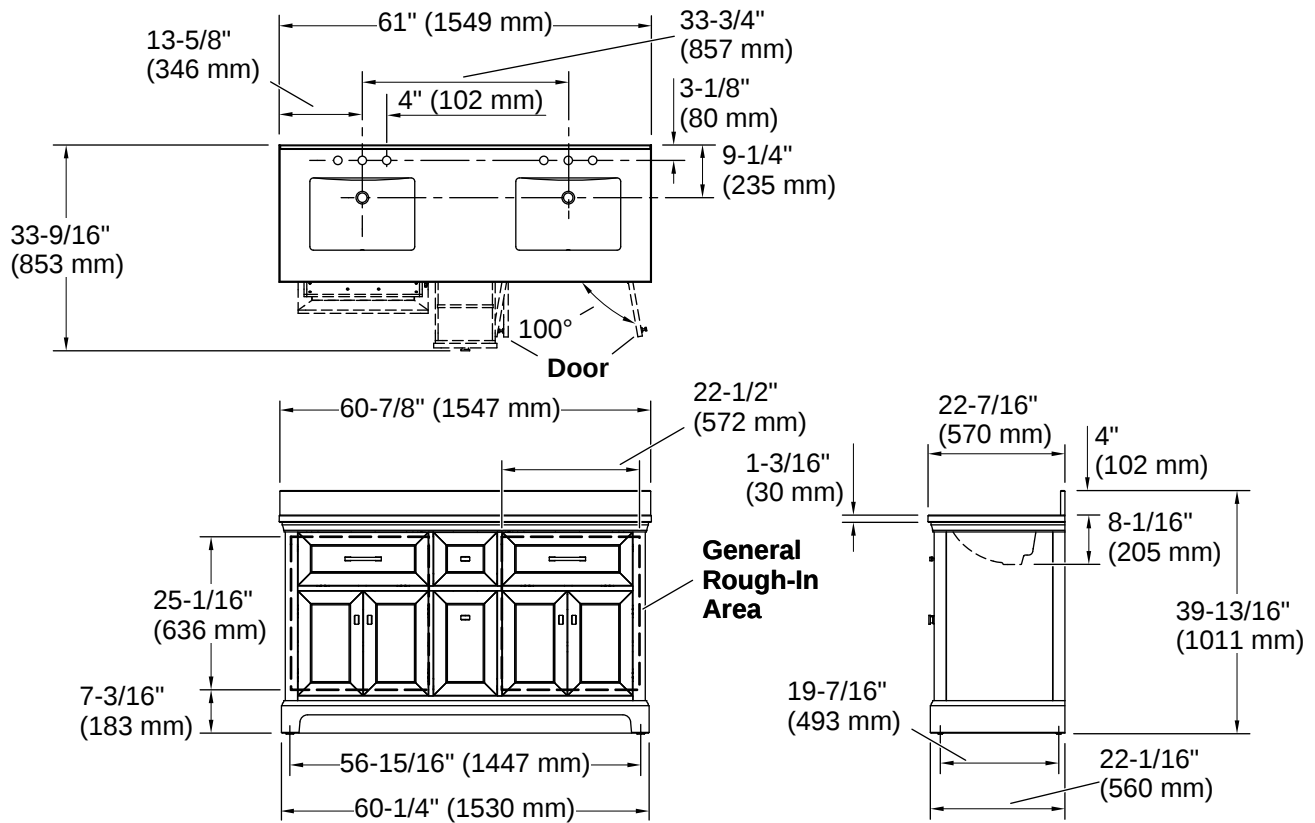

Installation

- Separate vanity top makes for simplified installation
- Easy installation - no special tools required

Installation Notes

Install this product according to the installation instructions.

Select the type of fastener based upon the wall material. Two 250 lb (113.4 kg) minimum load bearing fasteners are recommended.