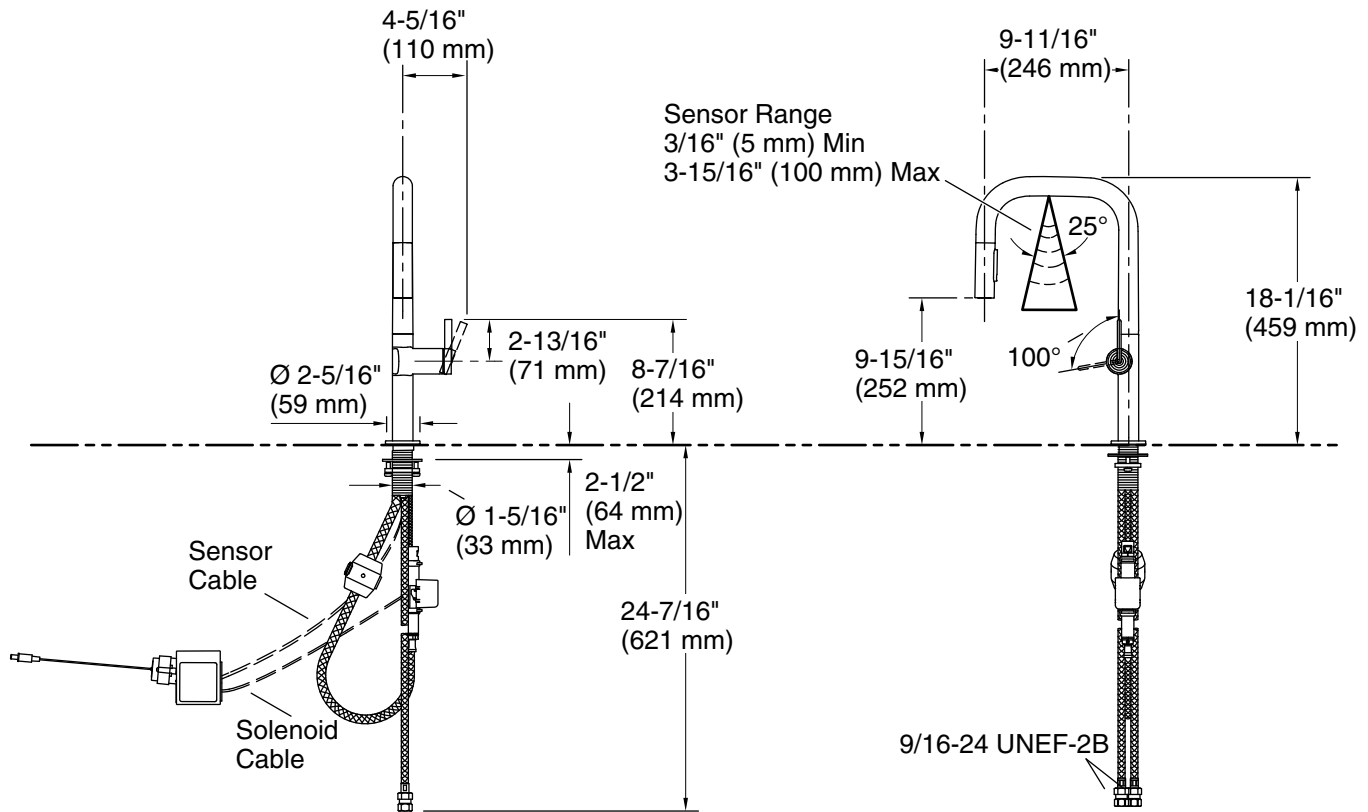

Optional Products/Accessories

K-24461 Three-hole kitchen faucet escutcheon

ADA CSA B651

Codes/Standards

ASME A112.18.1/CSA B125.1
NSF/ANSI/CAN 61
NSF/ANSI/CAN 372
DOE - Energy Policy Act 1992
California Energy Commission (CEC)
ADA
ICC/ANSI A117.1
CSA B651

Technical Information

All product dimensions are nominal.

Power source: Plug - AC, included

Faucet flow rate: 1.5 gal/min (5.7 l/min)

Spout:

Spout reach: 9-11/16" (246 mm)

Notes

Install this product according to the installation instructions.