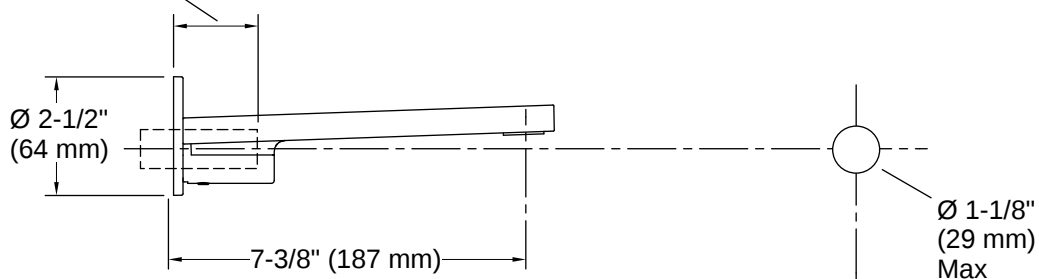

Codes/Standards

ASME A112.18.1/CSA B125.1

Technical Information

All product dimensions are nominal.

Spout

Spout Reach: 7-3/8" (187 mm)

Material

- Solid-brass construction for durability and reliability
 - KOHLER finishes resist corrosion and tarnishing
-

For the most current specification sheet, go to www.kohler.com USA or www.kohler.ca Canada.

4-15-2026 5:9 - US-CA

Slip-Fit Spout:
Extend 5/8" OD tube 1-1/2"
(38 mm) from finished wall.

Threaded Spout:
Extend 1/2" NPT pipe 1-1/2"
(38 mm) from finished wall.