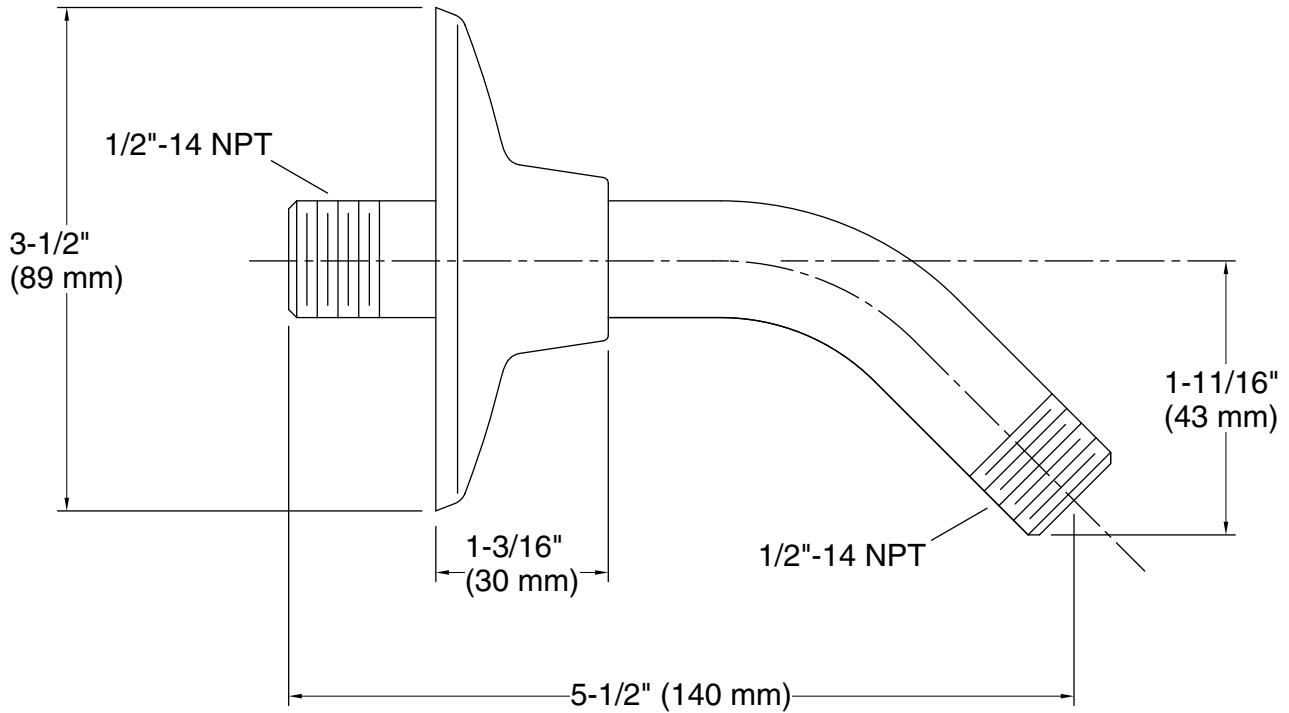

Features

- Arm features 5#" reach
- 1/2" NPT connection
- Fluid design lines for ease of cleaning
- For use with any KOHLER showerhead (sold separately)
- Coordinates with Alteo faucets, accessories, and showering components to complete your bathroom

KOHLER® Faucet Lifetime Limited Warranty

See website for detailed warranty information.

Technical Information

All product dimensions are nominal.

Handshower:

Rated maximum flow: 0 gal/min (0 l/min)

Notes

Measure your actual product for roughing-in details.