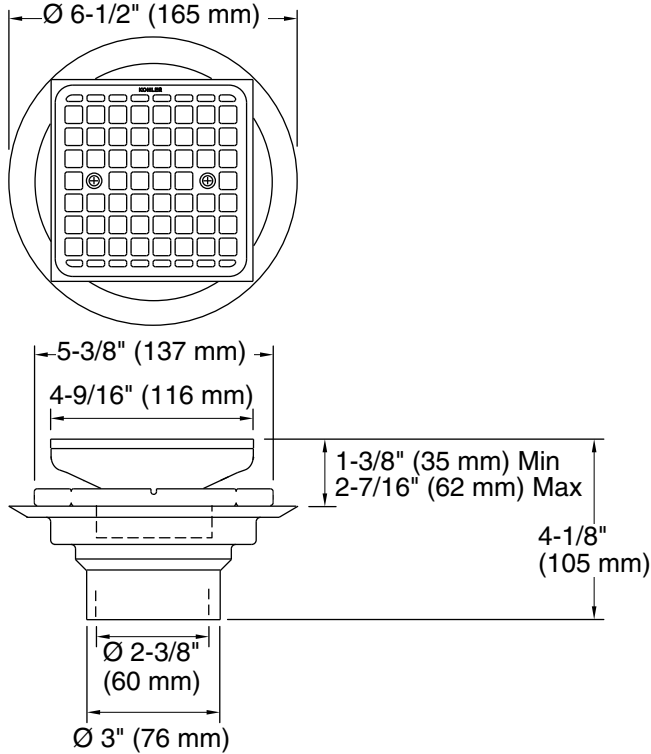

Features

- Removable square shaped grid plate
- Reversible collar to accommodate a variety of tile thicknesses
- 2" and 3" PVC connection

Material

- Brass and PVC construction
- KOHLER® finishes resist corrosion and tarnishing

Installation

- Through-the-floor tile-in installation

Recommended Products/Accessories

K-23726 Drain treatment
K-23723 Faucet cleaner

Codes/Standards

ASME A112.18.2/CSA B125.2
IAPMO Certification

KOHLER® One-Year Limited Warranty

Collar with Threads Facing Down

Collar with Threads Facing Up

Technical Information

All product dimensions are nominal.

Material: Brass/Plastic

Notes

Install this product according to the installation instructions.