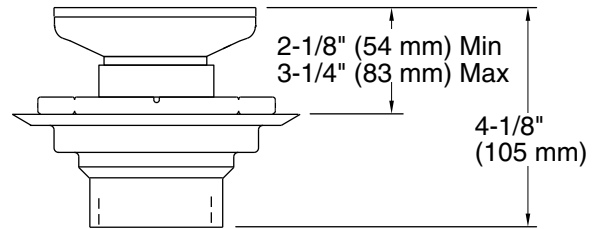

Collar with Threads Facing Down

Collar with Threads Facing Up

Technical Information

All product dimensions are nominal.

Material: Brass/Plastic

Notes

Install this product according to the installation instructions.