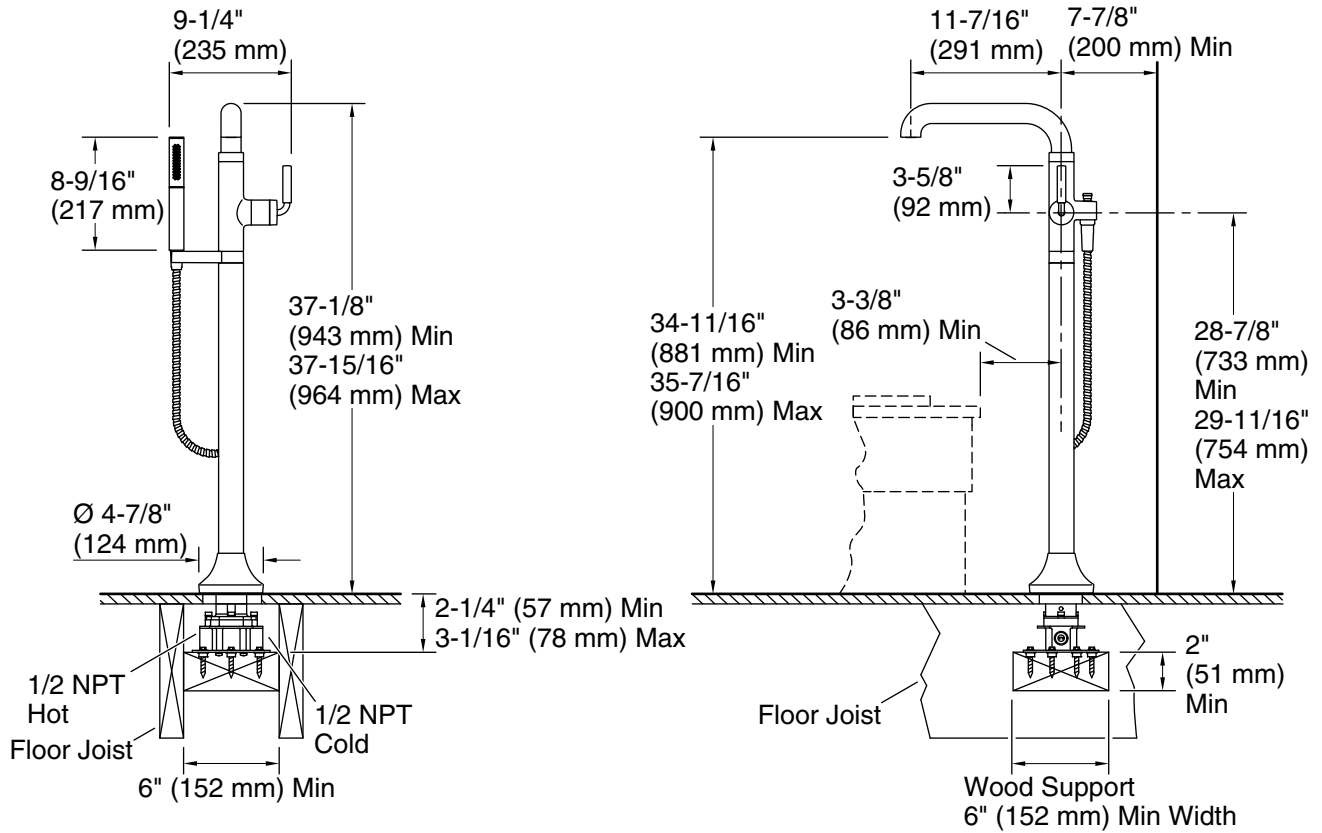

### Features

- A single handle controls both on/off activation and temperature setting
- 11-7/16" (290 mm) spout reach
- 7.5 gpm (28.4 lpm) maximum bath faucet flow rate at 45 psi (3.1 bar)
- 1.75 gpm (6.6 lpm) maximum handshower flow rate at 80 psi (5.5 bar)
- KOHLER ceramic disc valves exceed industry longevity standards for a lifetime of durable performance
- Coordinates with other products in the Tone collection

**Technical Information**

All product dimensions are nominal.

Drain included: No

**Notes**

Install this product according to the installation instructions.