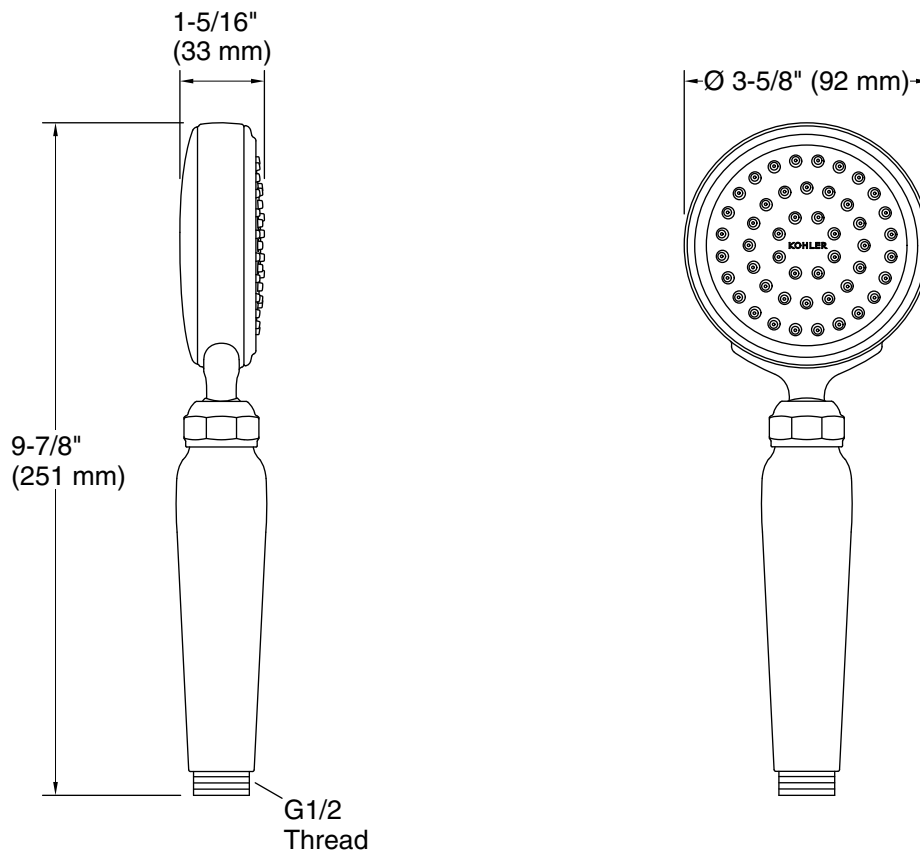

### Features

- Air-induction technology maximizes the air/water mix for a powerful, even flow
- Optimized sprayface with 48 nozzles delivers a more focused coverage
- Ergonomic sprayhead pivots to allow precise adjustment for targeted hydromassage
- MasterClean™ sprayface features an easy-to-clean surface that withstands mineral buildup
- 1.75 gpm (6.6 lpm) maximum flow rate
- Requires K-8593 or K-9514 shower hose (sold separately)
- Coordinates with other products in the Artifacts collection

### Technical Information

All product dimensions are nominal.