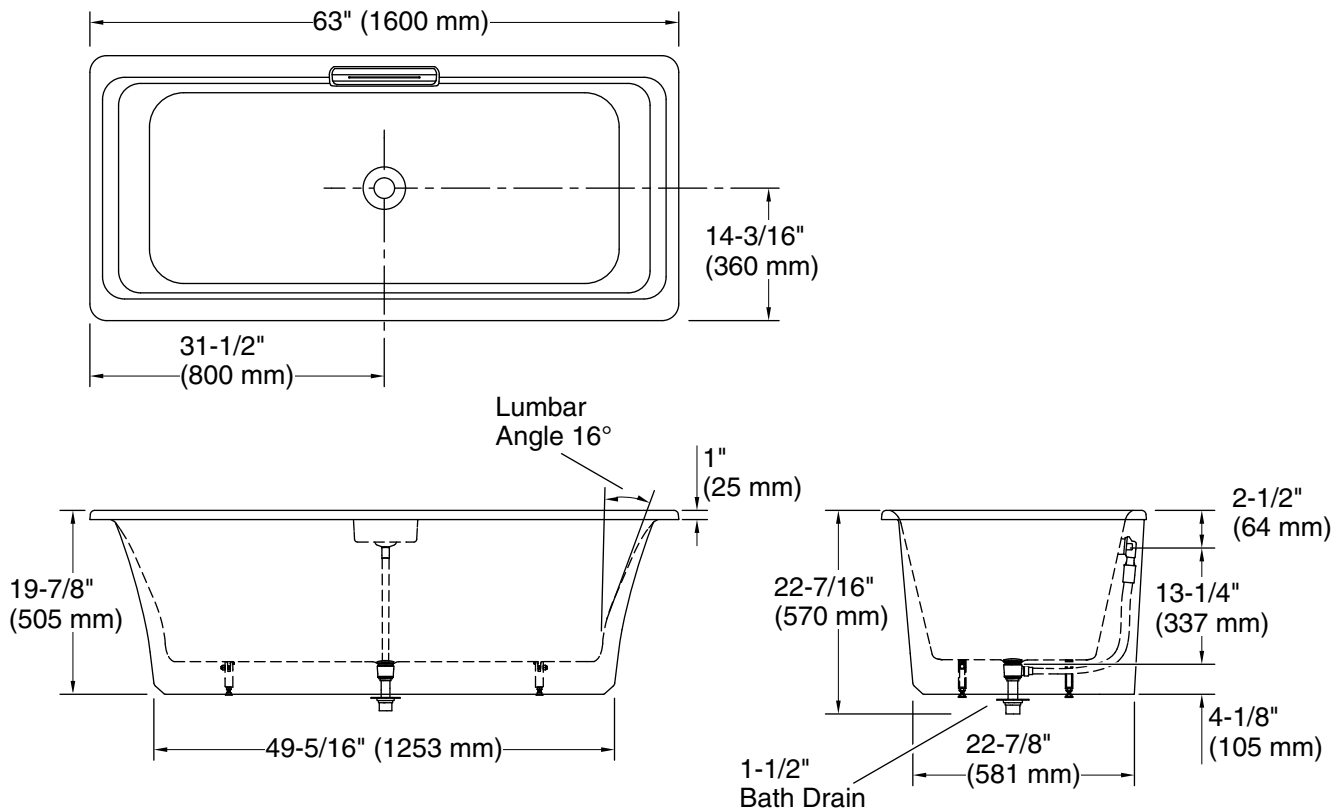

Features

- Freestanding design creates a striking focal point in your bathing area
- Rectangular basin creates a spacious bathing experience
- Integral lumbar support on both ends
- Slotted overflow allows for deep soaking
- 12-1/16" (306 mm) deep-soaking depth provides a luxurious bathing experience
- Safeguard® slip-resistant surface provides excellent traction underfoot
- Center drain
- Drain and integral overflow preinstalled to reduce installation time
- Contrasting pedestal base adds a dramatic, contemporary look
- Requires K-36361 Volute bath drain trim (sold separately)

For freestanding installation
K-36361 Bath drain trim

Codes/Standards

ASME A112.19.1/CSA B45.2

KOHLER® Enameled Cast Iron Bath and Shower Base Lifetime Limited Warranty

See website for detailed warranty information.

Available Colors/Finishes

Color tiles intended for reference only.

Color	Code	Description
-------	------	-------------

	0	White
---	---	-------

Technical Information

All product dimensions are nominal.

Drain location:	Center
Basin area, bottom:	50-5/16" x 20-3/8" (1278 mm x 518 mm)
Basin area, top:	60-1/4" x 23-11/16" (1531 mm x 602 mm)
Weight:	338 lbs (153.3 kg)
Minimum floor load:	60.2 lbs/ft ² (293.9 kg/m ²)
Water depth:	12-1/8" (308 mm)
Water capacity:	45.97 gal (174 L)

Notes

Measure your actual product for rough-in details.

Install this product according to the installation instructions.

The hot water supply should be 70% of the capacity of the bath or greater. Installations will vary.