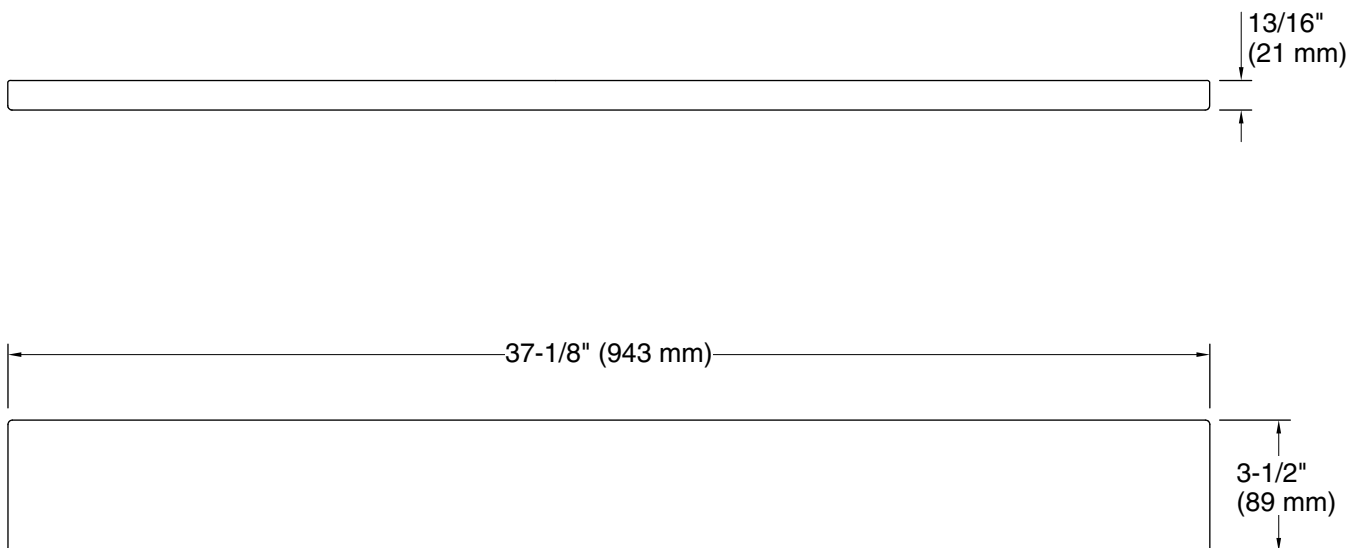

## Technical Information

All product dimensions are nominal.  
Installation: Vanity top/ITB