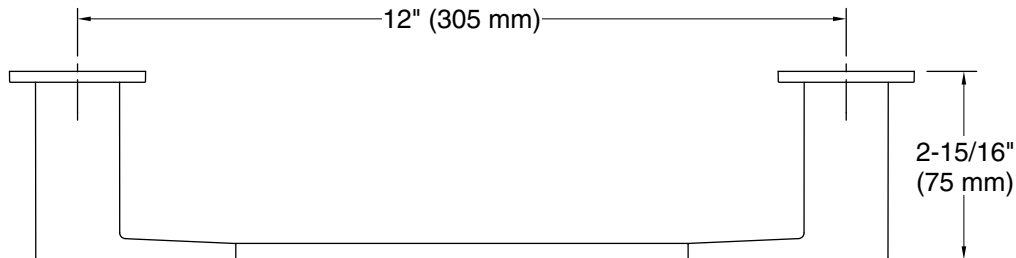

Features

- 12" (305 mm) bar
- Coordinates with Honesty faucets accessories, and showering components to complete your bathroom

Material

- Premium metal construction for durability and reliability
- KOHLER finishes resist corrosion and tarnishing

Recommended Products/Accessories

K-23255-4 Widespread bathroom sink faucet, 1.2 gpm

Codes/Standards

None Applicable

KOHLER® One-Year Limited Warranty

See website for detailed warranty information.

Available Colors/Finishes

Color tiles intended for reference only.

Color	Code	Description
	CP	Polished Chrome
	BN	Vibrant® Brushed Nickel
	BL	Matte Black

Technical Information

All product dimensions are nominal.

Material: Zinc, Stainless Steel