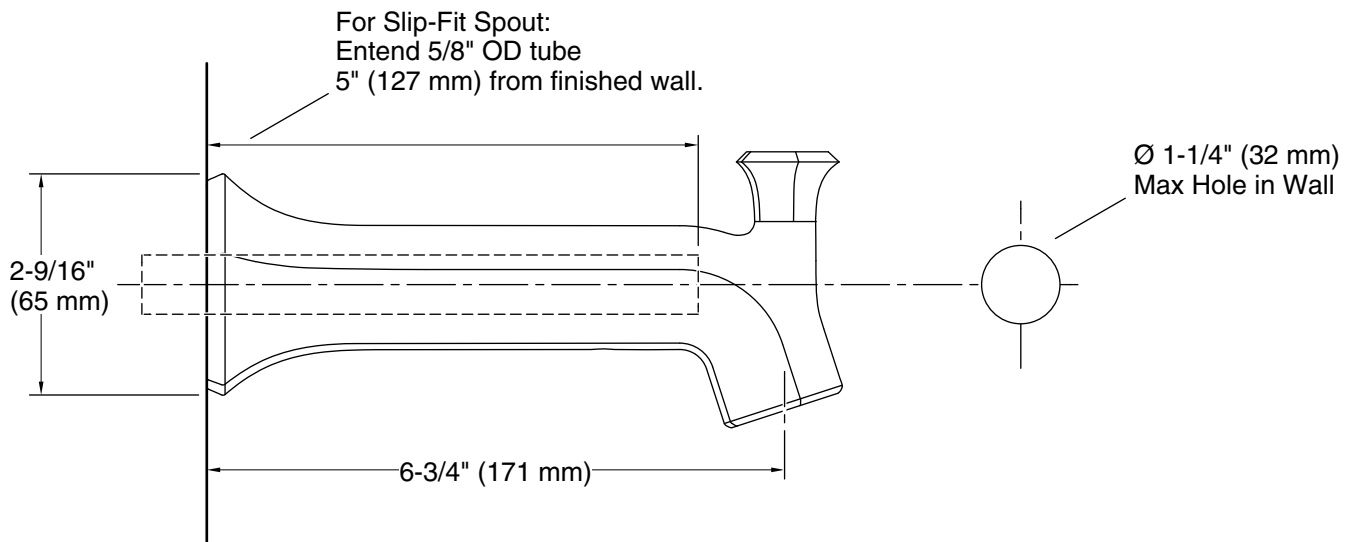

Technical Information

All product dimensions are nominal.

Drain included: No