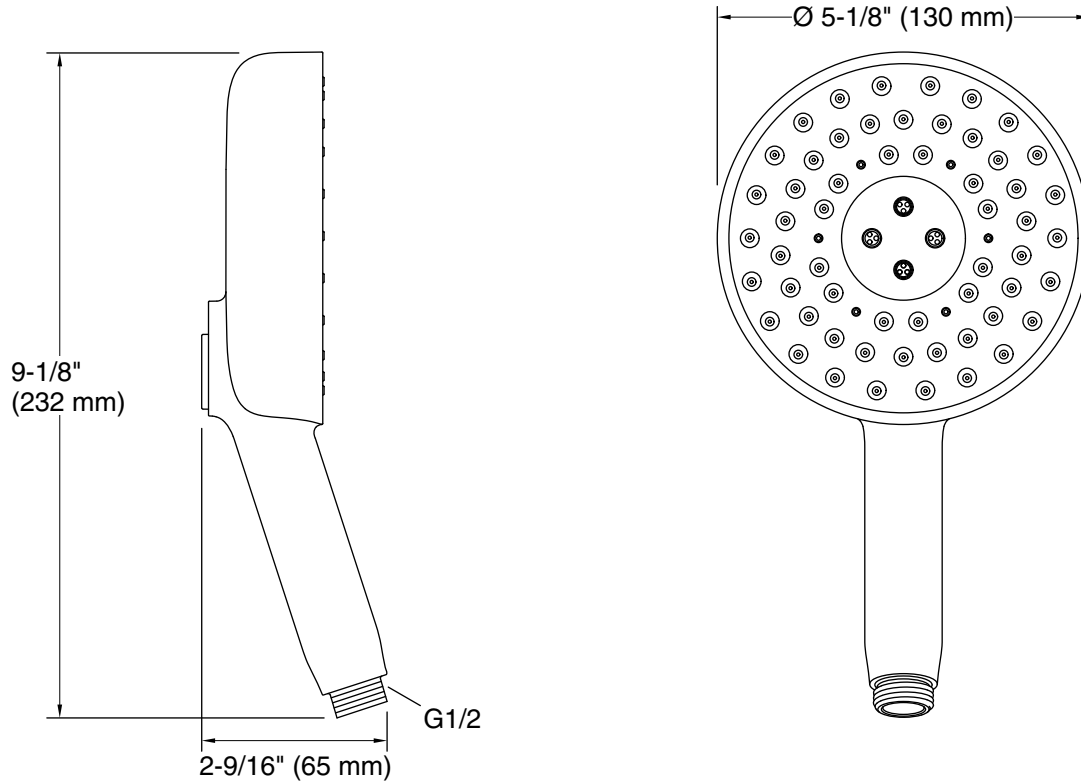

### Installation

- G 1/2 inlet connection.
- Requires shower hose (sold separately).
- Bracket or sidebar required for wall-mount installation.
- Deck-mount holder required for deck-mount installation.

### Recommended Products/Accessories

- K-9514 60" Shower Hose
- K-8593 72" Shower Hose
- K-26309 Wall-mount handshower holder
- K-26310 Handshower holder with supply elbow & check valve
- K-26312 31½" sidebar
- K-26313 39" sidebar
- K-26314 31½" (800 mm) sidebar with integrated water supply
- K-23723 Faucet cleaner

### Technical Information

All product dimensions are nominal.