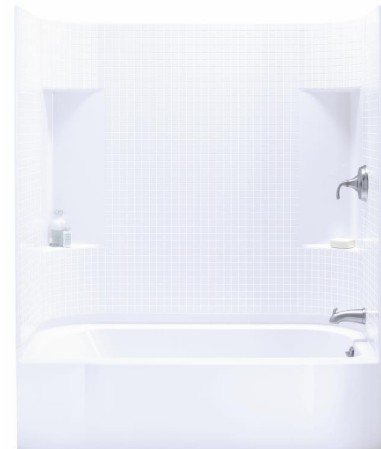

**Features**

- Modular design allows it to be moved around corners and through doorways with ease.
- Durable high gloss finish.
- Realistic tile wall surround features molded in shelves for generous storage.
- 15" (381 mm) bath depth (floor to top of threshold).
- 60" (1524 mm) x 30" (762 mm) x 72" (1829 mm) complete unit finished dimensions.

**Material**

- Compression molded from our exclusive Vikrell® material.

**Installation**

- Four-piece modular design with pivot "snap together" installation.
- Caulk-less seam installation.

**Components**

Product includes:

- 71144100 60" x 30" Tile Bath/Shower Wall Set
- 71141120

**Codes/Standards**

- CSA B45.5/IAPMO Z124
- ASTM E162
- ASTM E662
- Greenguard UL 2818 - Gold
- HUD, UM Bulletin 73

**STERLING® Warranty - Fixtures Made of Solid Vikrell Material**