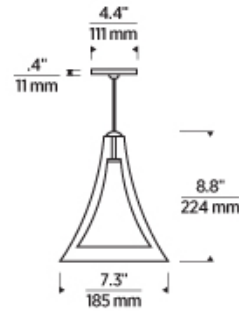

Note: MP includes 4" Round Flush Canopy.  
Chrome not available on Monorail or Two-Circuit Monorail.

700 \_\_\_\_\_ MLP \_\_\_\_\_

JOB NAME \_\_\_\_\_

NOTES \_\_\_\_\_

\_\_\_\_\_

\_\_\_\_\_

## SPECIFICATIONS

PRIMARY MATERIAL	Glass
SHADE MATERIAL	Glass
NET WEIGHT	1 lbs
HEIGHT	8.8in
WIDTH	7.3in
LENGTH	7.3in
UP LIGHT / DOWN LIGHT / BOTH?	
WET LISTED	
DAMP LISTED	
DRY LISTED	
MIN. HANGING HEIGHT	15.3in
MAX HANGING HEIGHT	81.3in
SLOPED CEILING ADAPTABLE?	Yes 45° Max
GENERAL LISTING	ETL Listed
INCLUDES	