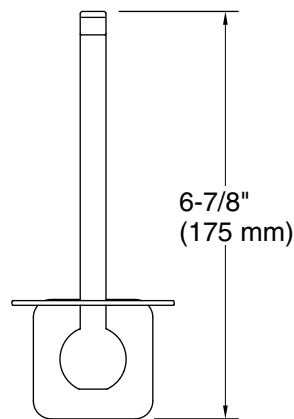

Technical Information

All product dimensions are nominal.

Material: Zinc, Stainless Steel

Notes

Install this product according to the installation instructions.

CAUTION: Risk of personal injury. Do not install these products in any area where they are likely to be used inadvertently as a grab bar or support bar. These products are not designed or intended for use as a grab bar or support bar.