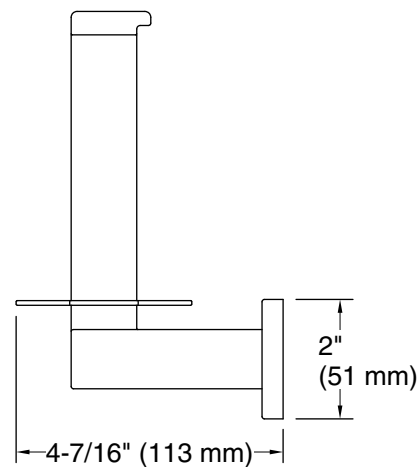

Features

- Vertical holder makes changing toilet paper quick and simple
- Coordinates with other products in the Parallel collection

Material

- Premium metal construction for durability and reliability
- KOHLER finishes resist corrosion and tarnishing

Color tiles intended for reference only.

Color	Code	Description
	CP	Polished Chrome
	BN	Vibrant™ Brushed Nickel
	BL	Matte Black
	2MB	Vibrant™ Brushed Moderne Brass

Technical Information

All product dimensions are nominal.