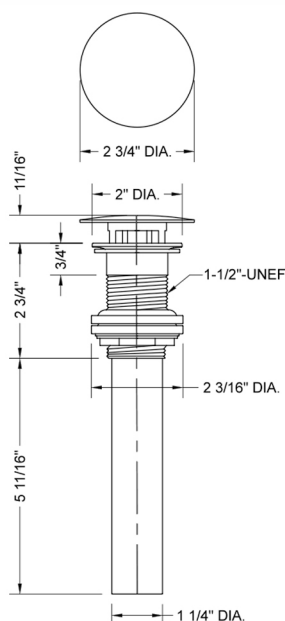

## Stationary Round Lavatory Drain

**Model #: 831-**

### FEATURES:

- 2 3/4" round contemporary stationary top
- Fully polished & plated (17 gauge)
- For standard flange type, fits 1 1/2" opening
- Drain is always opened in basin
- Without overflow
- Threads are unfinished in MBK, WH & JACLO=COLOR

### SPECIFICATION DRAWING: