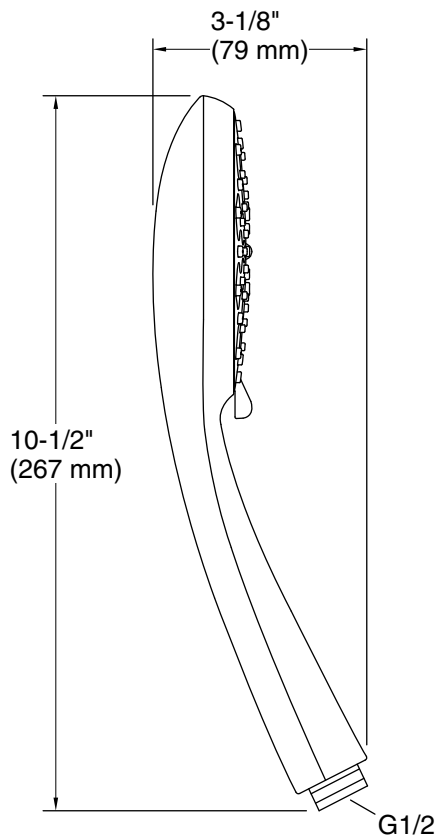

Technical Information

All product dimensions are nominal.

Spout:

Handshower rated max flow: 2.5 gal/min (9.5 l/min)

Notes

Install this product according to the installation instructions

Plumbing codes require approved backflow prevention devices to be installed in-line to handshowers. Please consult with local plumbing officials.