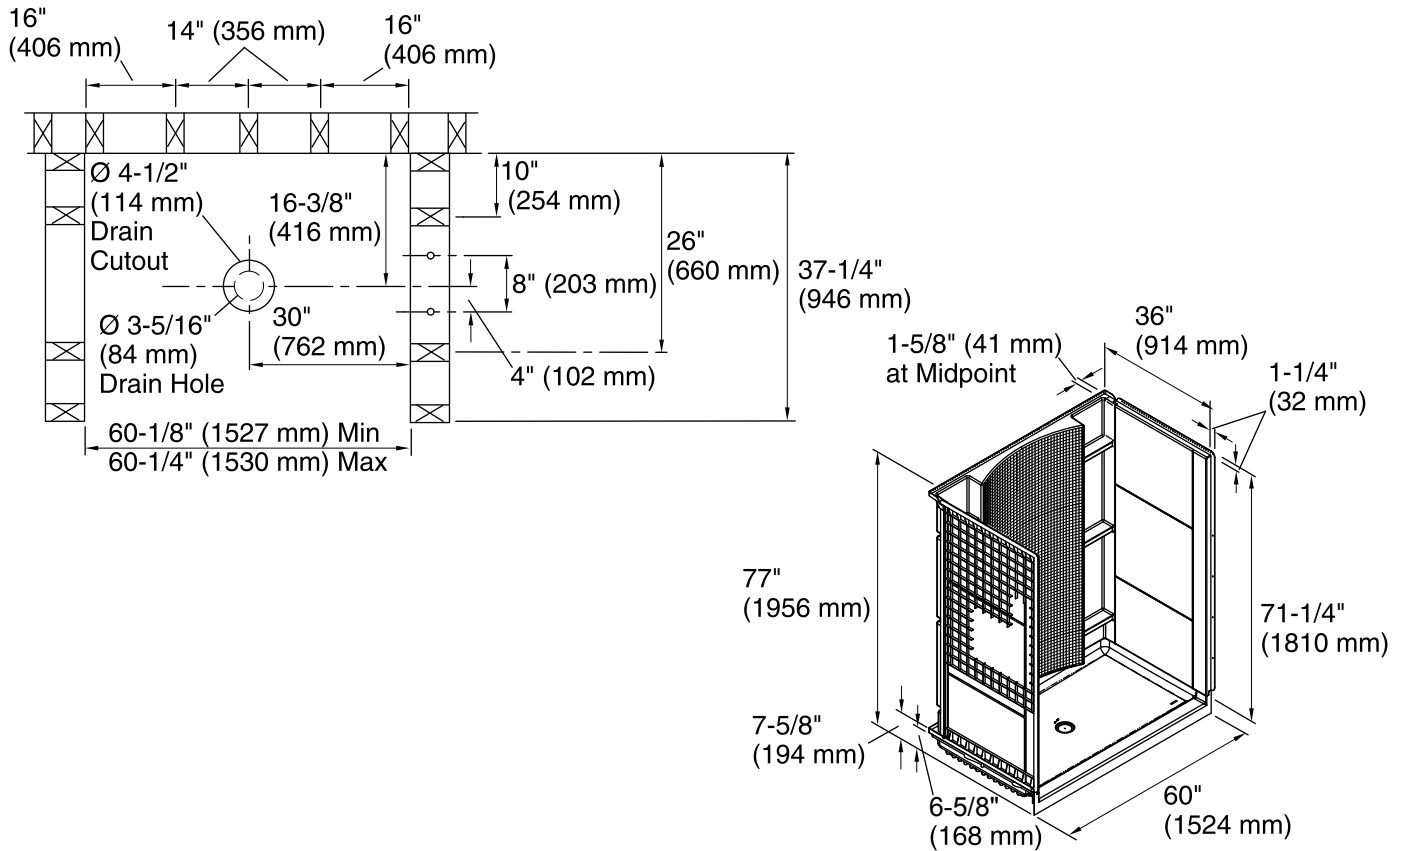

Features

- Modular design allows it to be moved around corners and through doorways with ease.
- Durable high gloss finish.
- Convenient shelves provide generous storage space.
- Geometric back wall design adds visual interest.
- 60" (1524 mm) x 36" (914 mm) x 75-3/4" (1926 mm) complete unit finished dimensions.

- 72245100 36" Shower End Wall Set
- 72271100 60" Shower Base
- 72272100

Codes/Standards

CSA B45.5/IAPMO Z124
ASTM E162
ASTM E662
Greenguard UL 2818 - Gold
HUD, UM Bulletin 73

STERLING® Warranty - Fixtures Made of Solid Vikrell Material

Technical Information

All product dimensions are nominal.

Installation: 3-Wall Alcove

Drain location: Center

Door height required: 72" (1829 mm)

Door width required: 56-5/8" (1438 mm)

Notes

Install this product according to the installation guide.