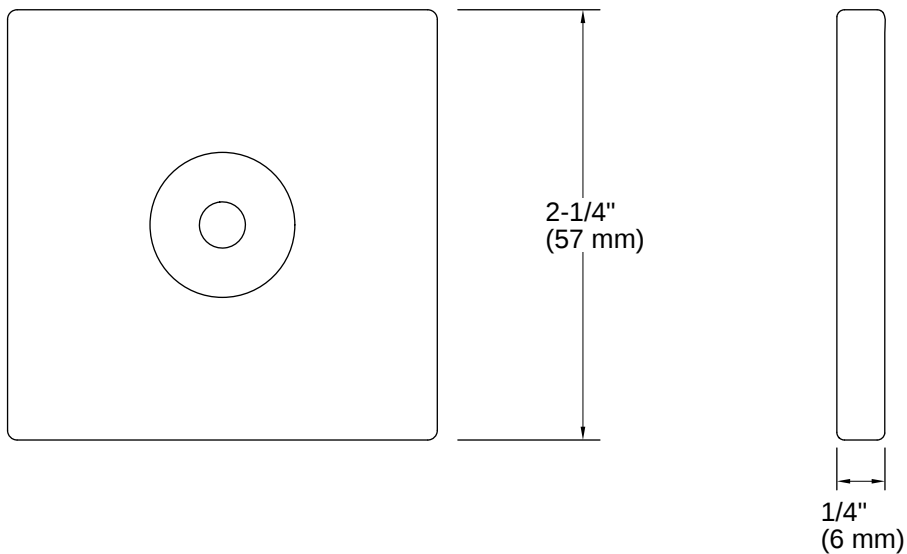

Installation Notes

Install this product according to the installation instructions.

ADA compliant when installed to the specific requirements of these regulations.