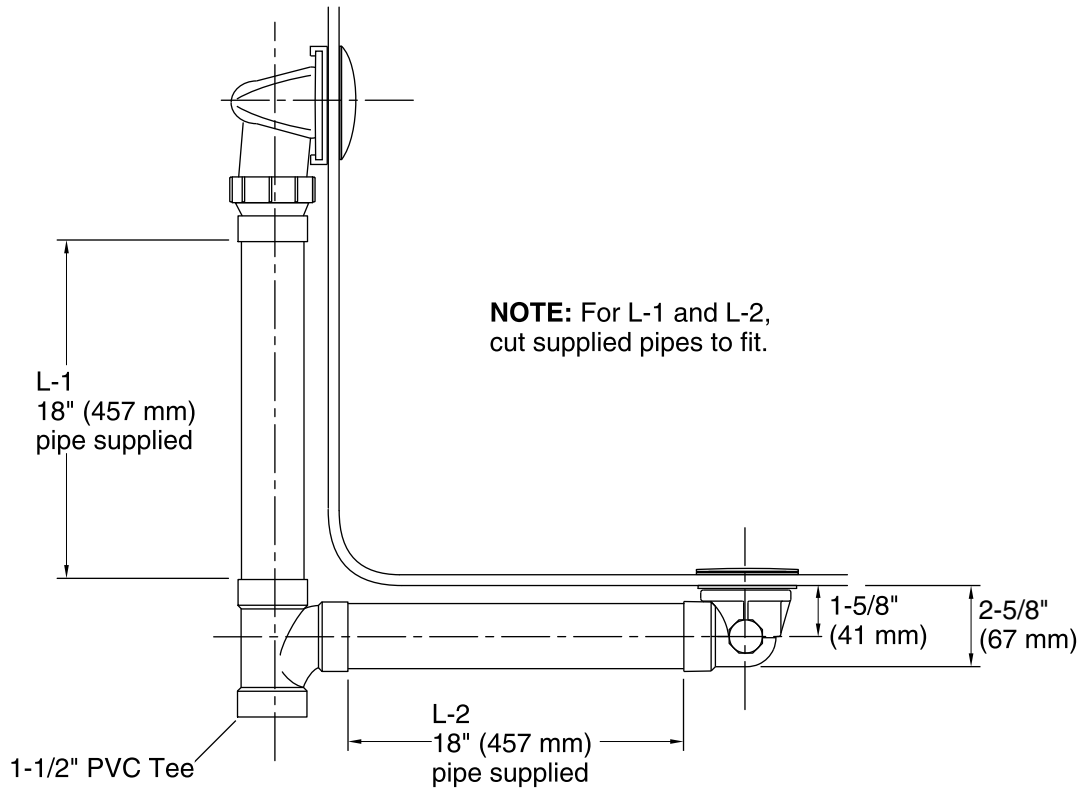

Features

- No internal linkages, reducing the chance of clogs in the overflow pipe.
- Ball-joint construction for easy installation.
- Includes toe-activated closing, and PVC tee and pipe.
- For use with Elevance™, Archer™, Underscore®, Rêve™, and Parity™ baths and whirlpools.

Material

- Schedule 40 PVC with metal overflow cover.
- KOHLER finishes resist corrosion and tarnishing.

Installation

- Above- or through-the-floor.

Codes/Standards

None Applicable

KOHLER® Faucet Lifetime Limited Warranty

See website for detailed warranty information.

Technical Information

All product dimensions are nominal.