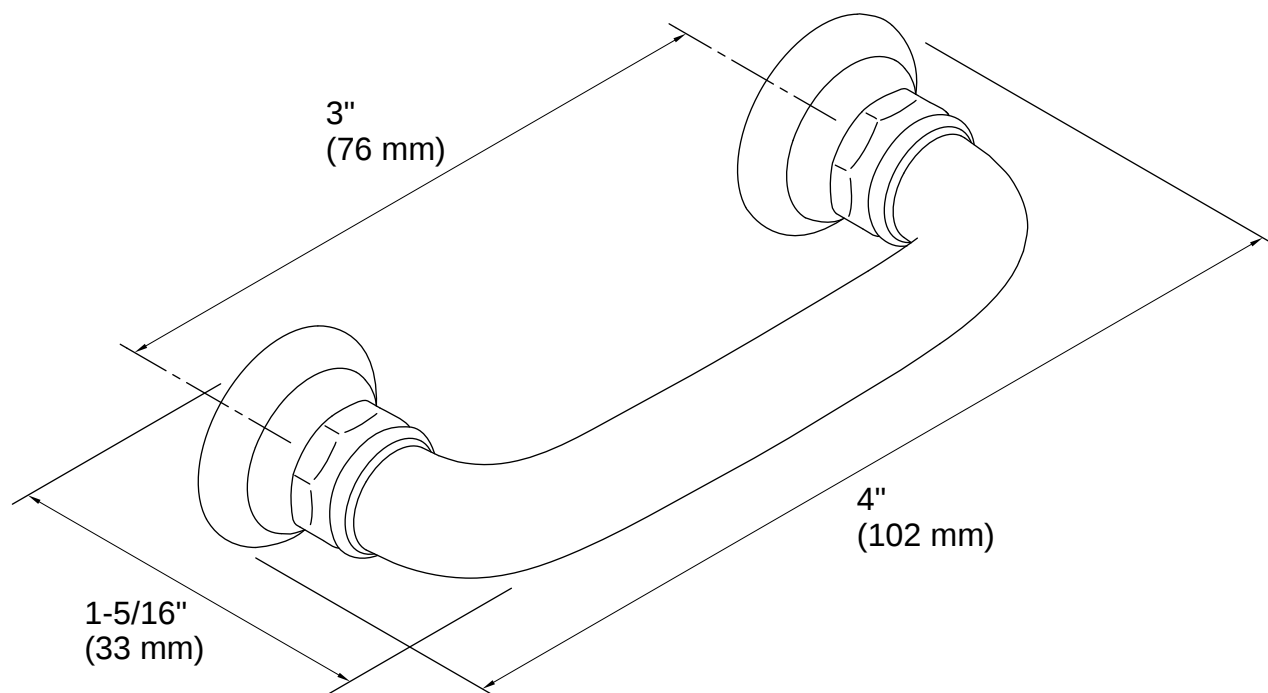

Installation

- Installation template included

Installation Notes

Install this product according to the installation instructions.