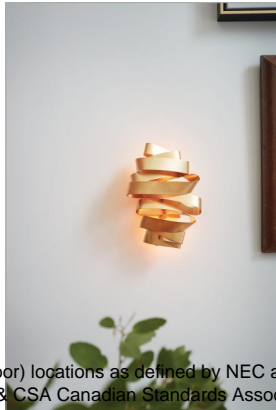

DELFINA

FR48602DXG

TWO LIGHT SCONCE

Delfina features a boldly elegant steel ribbon available in Deluxe Gold or Metallic Matte Bronze. This organic shape is both visually intriguing and pleasing as the light flows gently across the overlapping bands.

DETAILS

FINISH:	Deluxe Gold
MATERIAL:	Steel

DIMENSIONS

WIDTH:	9"
HEIGHT:	12"
WEIGHT:	1.8lb
BACK PLATE:	4.5" Sq.
EXTENSION:	6"
TOP TO OUTLET:	6"

LIGHT SOURCE

LIGHT SOURCE:	LED Lamp
WATTAGE:	2-5w Cand. LED, 60w Equiv.
VOLTAGE:	120v

SHIPPING

CARTON LENGTH:	17
CARTON WIDTH:	12.5
CARTON HEIGHT:	8
CARTON WEIGHT:	4

PRODUCT DETAILS:

- Suitable for use in dry (indoor) locations as defined by NEC and CEC. Meets United States UL Underwriters Laboratories & CSA Canadian Standards Association Product Safety Standards
- Bold silhouette with dramatic details creates a modern statement
- Luxurious gold finish with opulent sheen

HINKLEY

HINKLEY
33000 Pin Oak Parkway
Avon Lake, OH 44012

PHONE: (440) 653-5500
Toll Free: 1 (800) 446-5539

hinkley.com