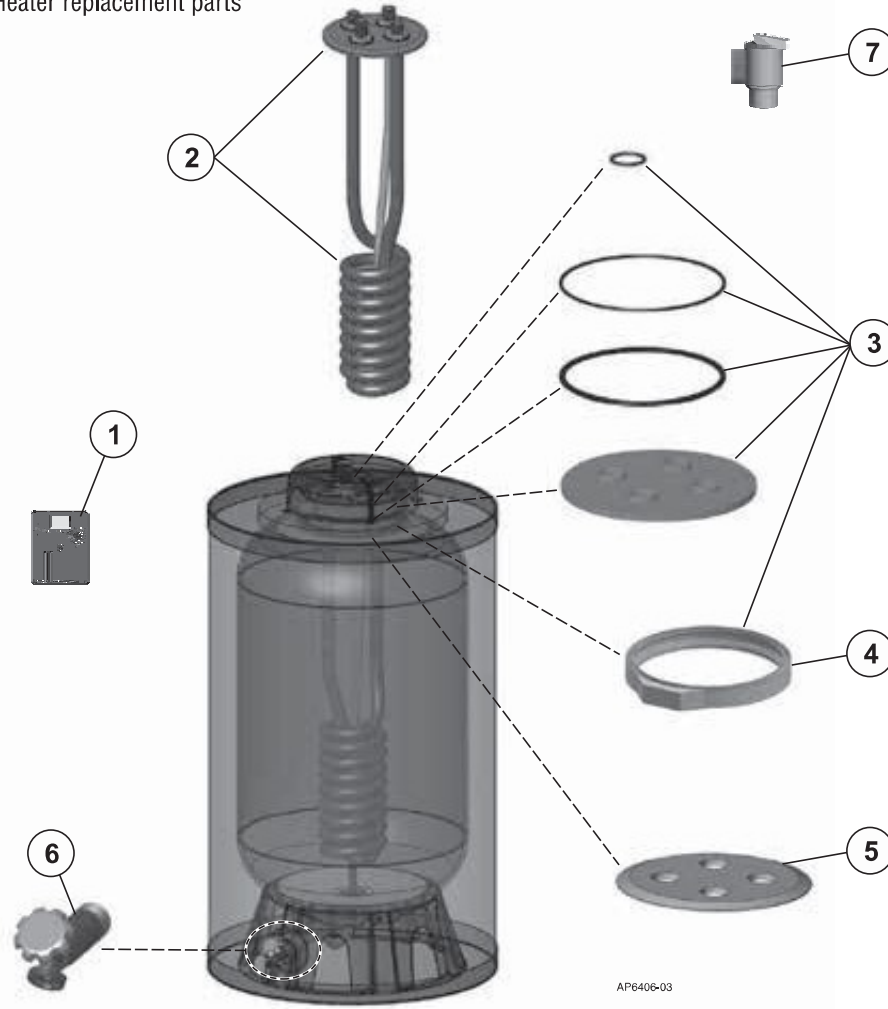

# Replacement parts

**Figure 30** Indirect Water Heater replacement parts

AP6406-03

Item	Description	Size/Model Aqua Pro™	Part Number
1	Control kit	All	633-600-011
2	Kit - Coil	30/55	633-500-204
		80	633-500-205
		119	633-500-210
3	Kit - Gasket	30/55	633-500-206
		80/119	633-500-211
4	V-Clamp	All	633-500-208
5	Steel Plate 8.15"	30/55	633-500-209
		80/119	633-500-212
6	Brass drain valve, 3/4"	All	633-500-207
7	Temperature/pressure relief valve	30/55 - 3/4"	633-500-038
		80/119 - 3/4"	633-500-039
8	Mixing valve, 1" (not shown) Optional	All	633-500-012