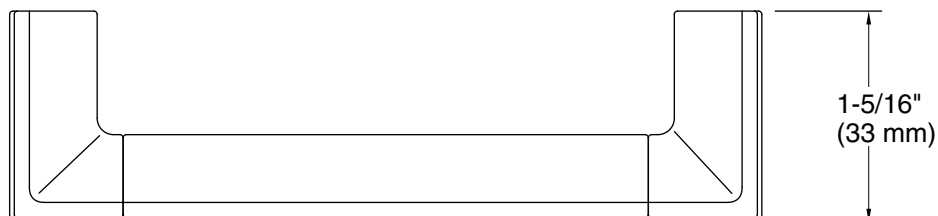

Color	Code	Description
	CP	Polished Chrome
	BN	Vibrant™ Brushed Nickel
	BL	Matte Black
	2MB	Vibrant™ Brushed Moderne Brass

Technical Information

All product dimensions are nominal.

Material: Zinc

Notes

Install this product according to the installation instructions.