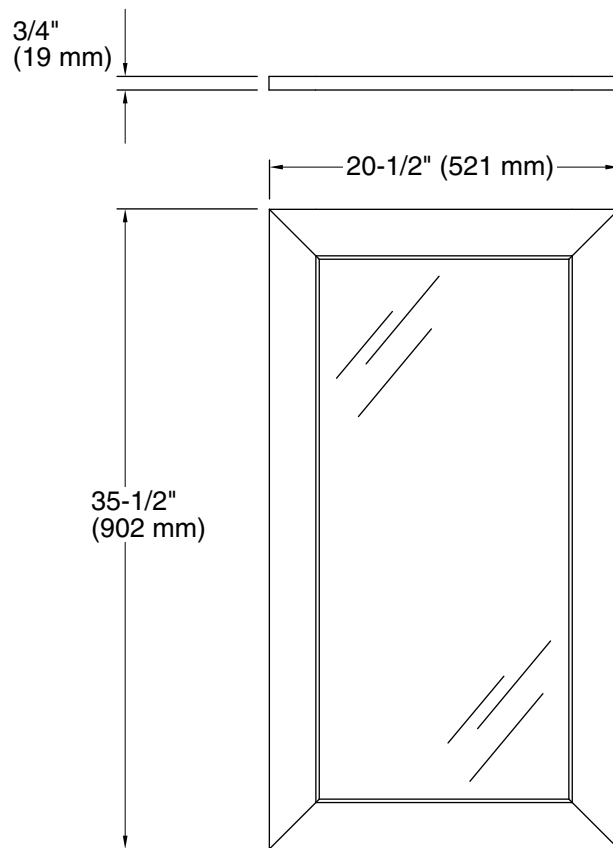

Technical Information

All product dimensions are nominal.