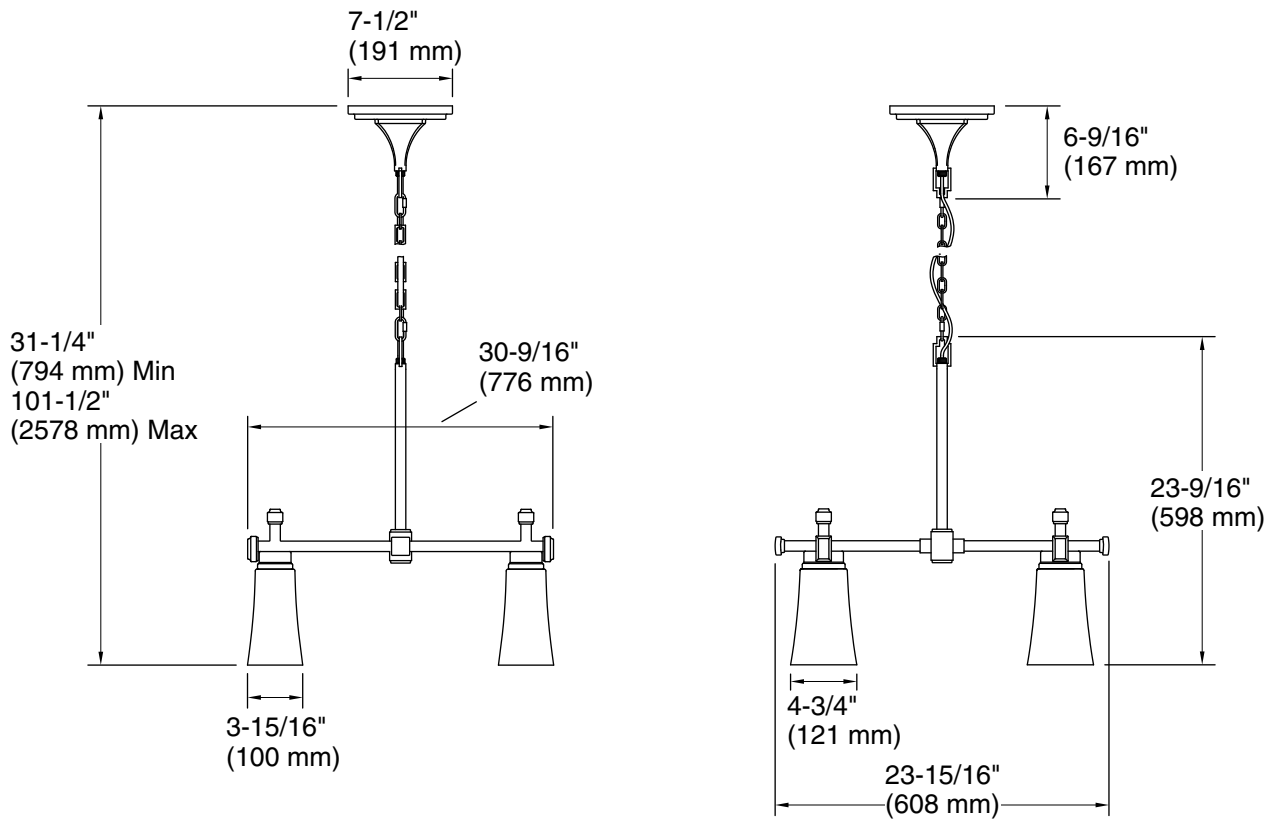

Features

- Clear, bell-shaped shades hang delicately from chunky bars and square bases in versatile, traditionally inspired designs
- Coordinates with faucets in the Riff collection
- Requires four bulbs with medium (E26) base; T10 bulb recommended (sold separately)
- Suitable for damp locations, per UL 1598
- Includes installation hardware

Color	Code	Description
	SNL	Polished Nickel
	2GL	Brushed Moderne Brass

Required Electrical Service

One circuit required.

120 V, 60 Hz

Technical Information

All product dimensions are nominal.

Material:	Steel, Aluminum, Zinc, Glass
Number of Lights:	4
Lighting Type:	Socket-based
Socket Type:	E-26 Medium
Number of Shades:	4
Shade Type:	Glass - clear
Hanging Type:	Chain
Height:	31-1/4" (794 mm) - 101-1/2" (2578 mm)