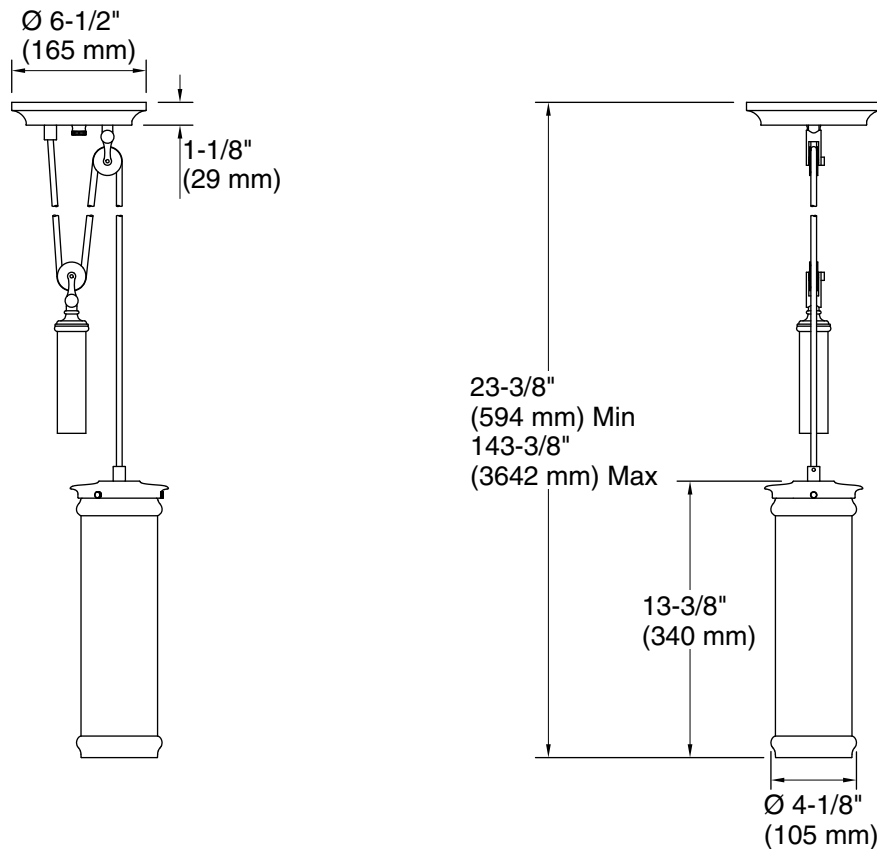

Required Electrical Service

One circuit required.

Lights: 120 V, 60 Hz

Technical Information

All product dimensions are nominal.

Installation Type: Ceiling-mount

Material: Brass

Number of Lights: 1

Lighting Type: Socket-based

Socket Type: E-12 Candelabra

Number of Shades: 1

Shade Type: Glass - clear

Hanging Type: Adjustable pulley

Height: $23\text{-}3/8"$ (594 mm) - $143\text{-}3/8"$ (3642 mm)

Electrical component rating: Socket Rating: 60 Hz, 60 W, 450 Lumens, 3000K