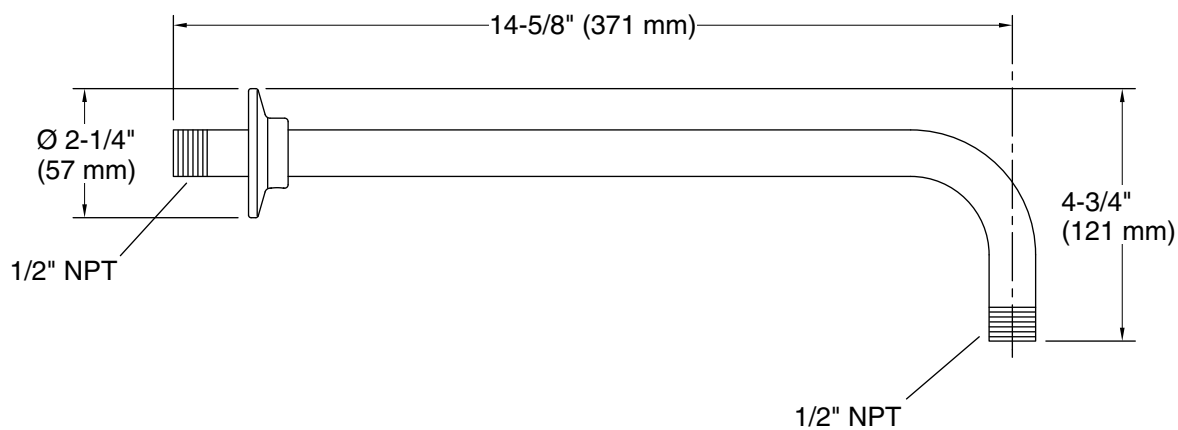

Material

- Brass
- KOHLER finishes resist corrosion and tarnishing

Installation

- 1/2 -14 NPT connection
- Wall-mount

Recommended Products/Accessories

K-23723 Faucet cleaner

Codes/Standards

None Applicable

Technical Information

All product dimensions are nominal.

Notes

Install this product according to the installation instructions.