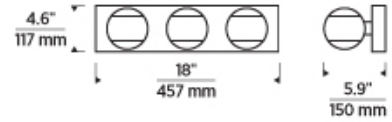

700BCOKO _____

JOB NAME _____

NOTES _____

OKO 3-LIGHT BATH

SPECIFICATIONS

PRIMARY MATERIAL	Steel
SHADE MATERIAL	Steel
NET WEIGHT	4.5 lbs
HEIGHT	4.6in
WIDTH	5.9in
LENGTH	18in
WET LISTED	
DAMP LISTED	Yes
DRY LISTED	
GENERAL LISTING	ETL Listed
INCLUDES	