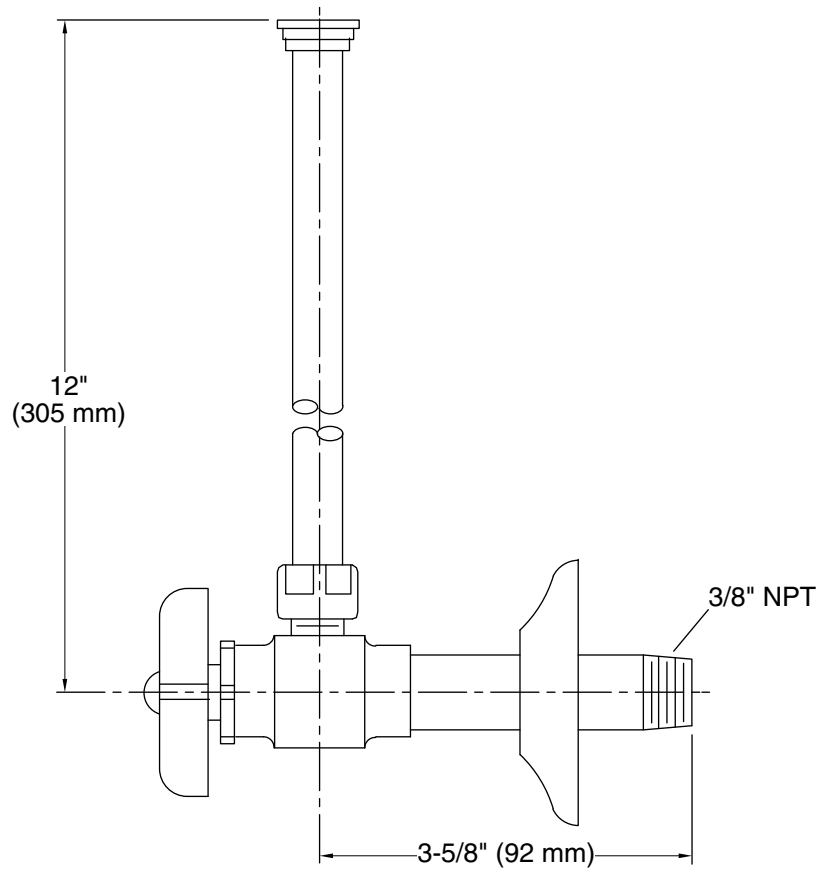

## Angle Supply with Stop (single) K-7637

### Features

- Compression valve.
- Annealed vertical tube with supply flange.
- 3/8 NPT connection with flange.
- Four-arm handle stop.

### Material

- Brass construction.

2-26-2020 07:32 - US/CA/MX

THE BOLD LOOK  
OF **KOHLER**®

**Technical Information**

All product dimensions are nominal.

**Notes**

Install this product according to the installation guide.