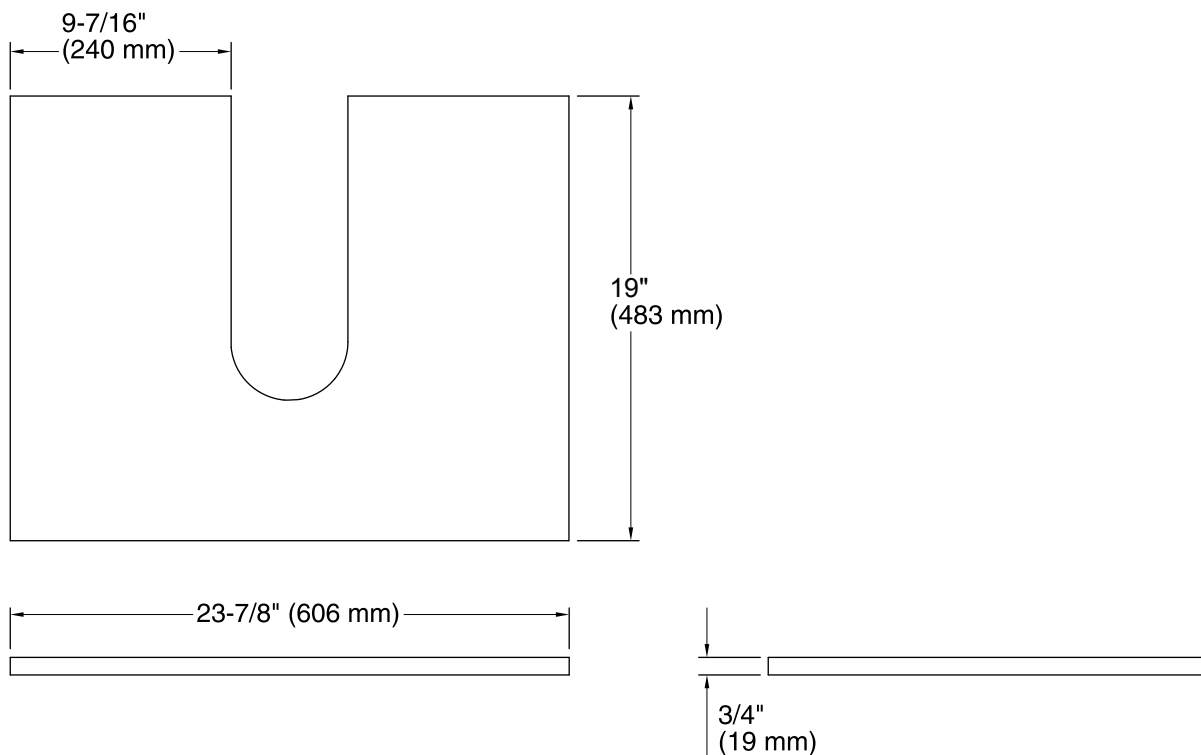

### Product Specification

Adjustable shelf shall be 23-7/8" (606 mm) in width, 19" (483 mm) in depth, and 3/4" (19 mm) in height. Adjustable shelf shall be made of solid wood and veneers. Adjustable shelf shall be catalyzed conversion varnish finish. Adjustable shelf shall be KOHLER Model K-99677-SH10.

## Technical Information

All measurements are nominal.