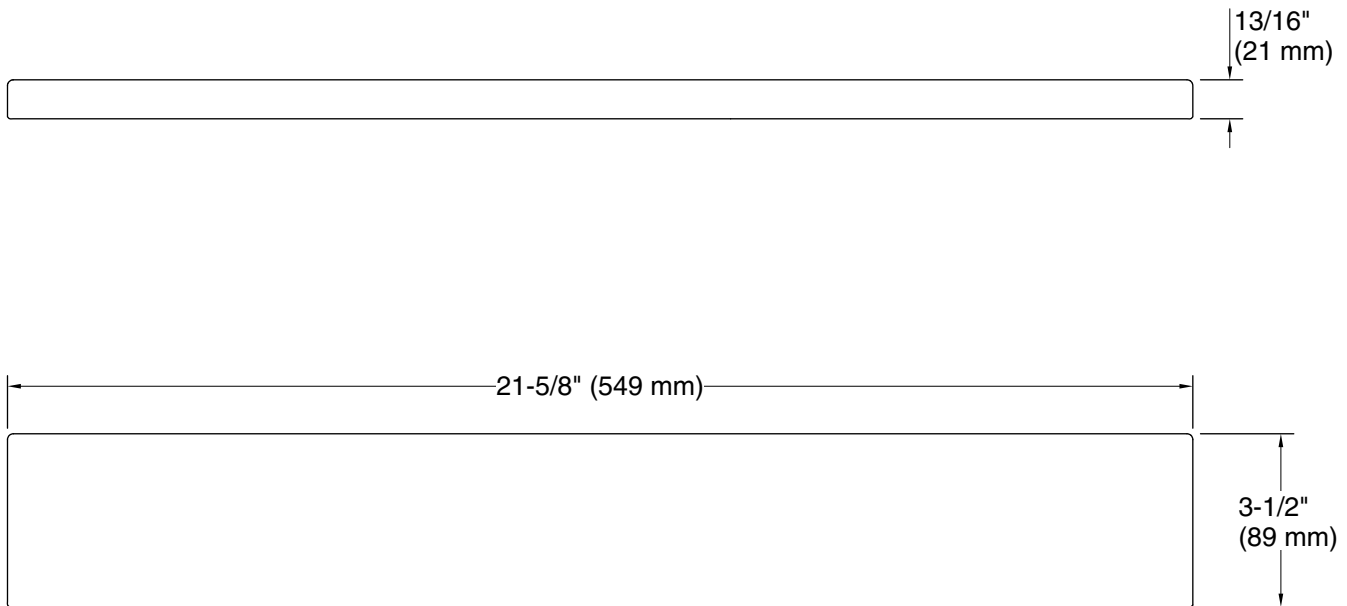

## Technical Information

All product dimensions are nominal.

Installation: Vanity top/ITB