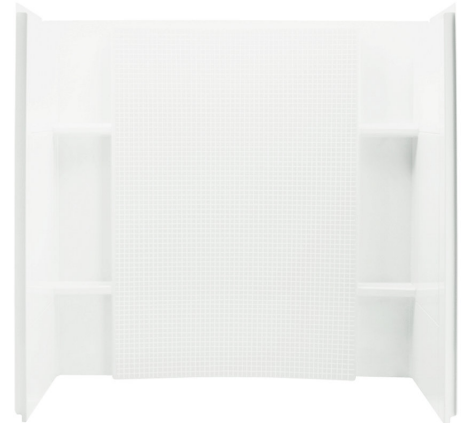

### Features

- Modular design allows it to be moved around corners and through doorways with ease.
- Durable high gloss finish.
- Geometric back wall provides visual interest and ample storage.

### Material

- Compression molded from our exclusive Vikrell® material.

### Installation

- Three-piece modular design with pivot "snap together" installation.
- Caulk-less seam installation.
- Must be used with Accord® 32" Bath.

### Available Color/Finishes

*Color tiles intended for reference only.*

Color	Code	Description
	0	White
	96	KOHLER Biscuit

**Accord®**  
60" x 32" Bath/Shower Wall Set  
**71154100**

No image available.  
This product is a component and not intended to be a standalone installation.