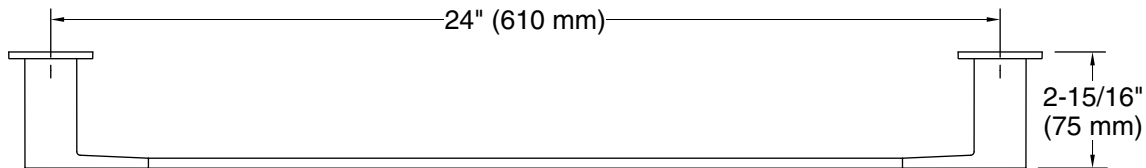

Features

- 24" (610 mm) bar.
- Coordinates with Honesty faucets accessories, and showering components to complete your bathroom.

Material

- Premium metal construction for durability and reliability.
- KOHLER finishes resist corrosion and tarnishing.

Technical Information

All product dimensions are nominal.

Installation Type: Wall-mount

Material: Zinc, Stainless Steel

Notes

Install this product according to the installation instructions.

CAUTION: Risk of personal injury. Do not install these products in any area where they are likely to be used inadvertently as a grab bar or support bar. These products are not designed or intended for use as a grab bar or support bar.