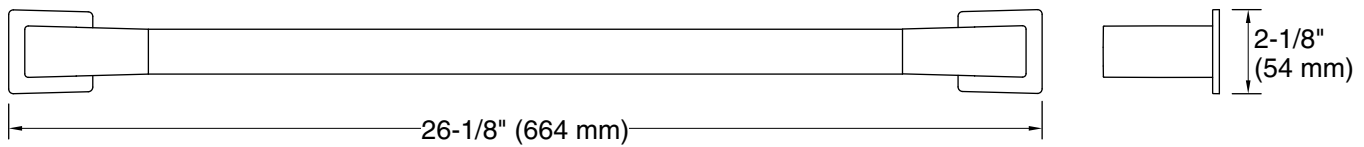

Features

- 24" (610 mm) bar.
- Coordinates with Honesty faucets accessories, and showering components to complete your bathroom.

Material

- Premium metal construction for durability and reliability.
- KOHLER finishes resist corrosion and tarnishing.

Recommended Products/Accessories

- K-31506-TA bath sheet with Tatami weave, 35" x 70"
- K-31506-TE bath sheet with Terry weave, 35" x 70"
- K-31506-TX bath sheet with Textured weave, 35" x 70"

Codes/Standards

Technical Information

All product dimensions are nominal.

Installation Type: Wall-mount

Material: Zinc, Stainless Steel

Notes

Install this product according to the installation instructions.

CAUTION: Risk of personal injury. Do not install these products in any area where they are likely to be used inadvertently as a grab bar or support bar. These products are not designed or intended for use as a grab bar or support bar.