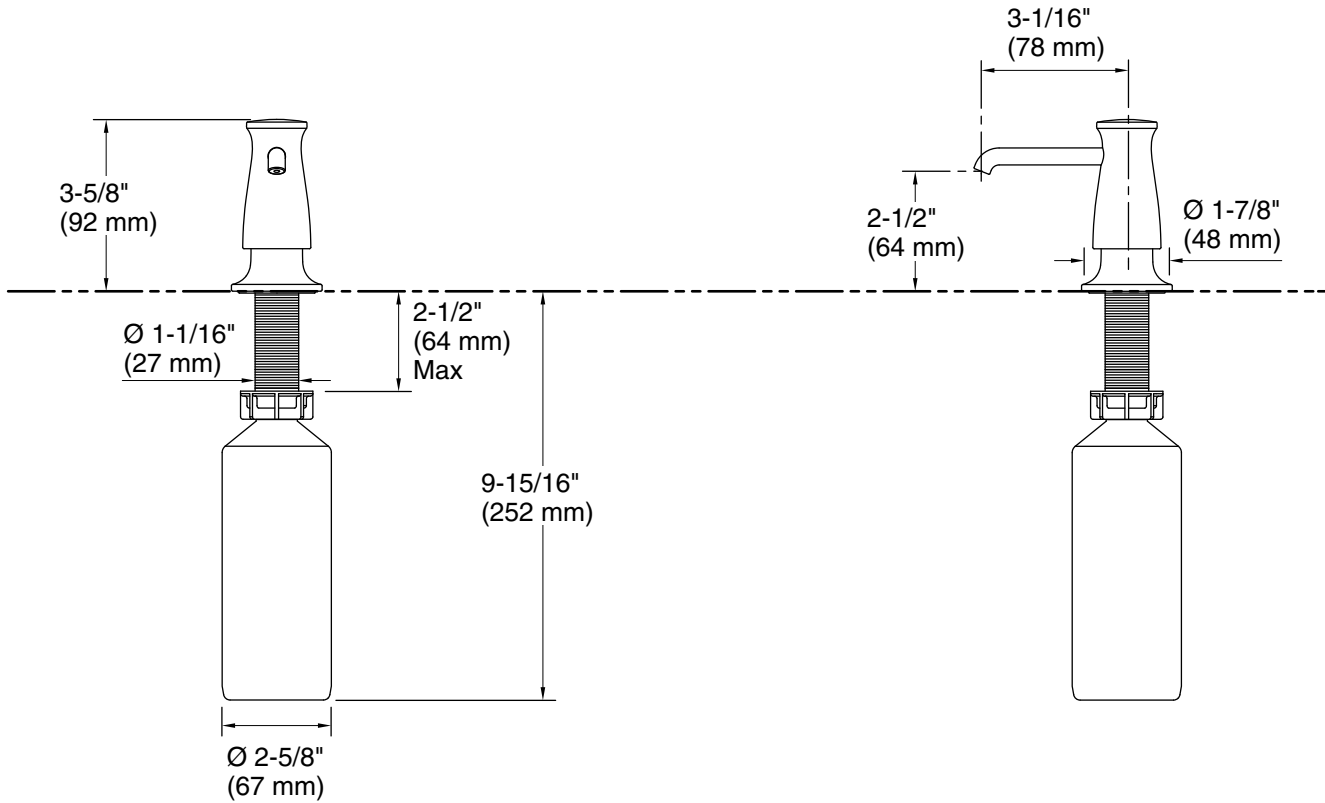

Features

- Holds up to 16 ounces of soap or lotion; refillable from top
- Greater thread length is suitable for use with thicker countertops
- Coordinates with traditional-style faucets

Material

- Premium material construction for durability and reliability
- Durable finishes engineered to last and designed to coordinate with KOHLER faucet finishes
- KOHLER finishes resist corrosion and tarnishing

Color	Code	Description
	CP	Polished Chrome
	VS	Vibrant® Stainless
	BL	Matte Black
	2MB	Vibrant® Brushed Moderne Brass
	DR	Deep Bronze

Technical Information

All product dimensions are nominal.

Material: Brass/Plastic