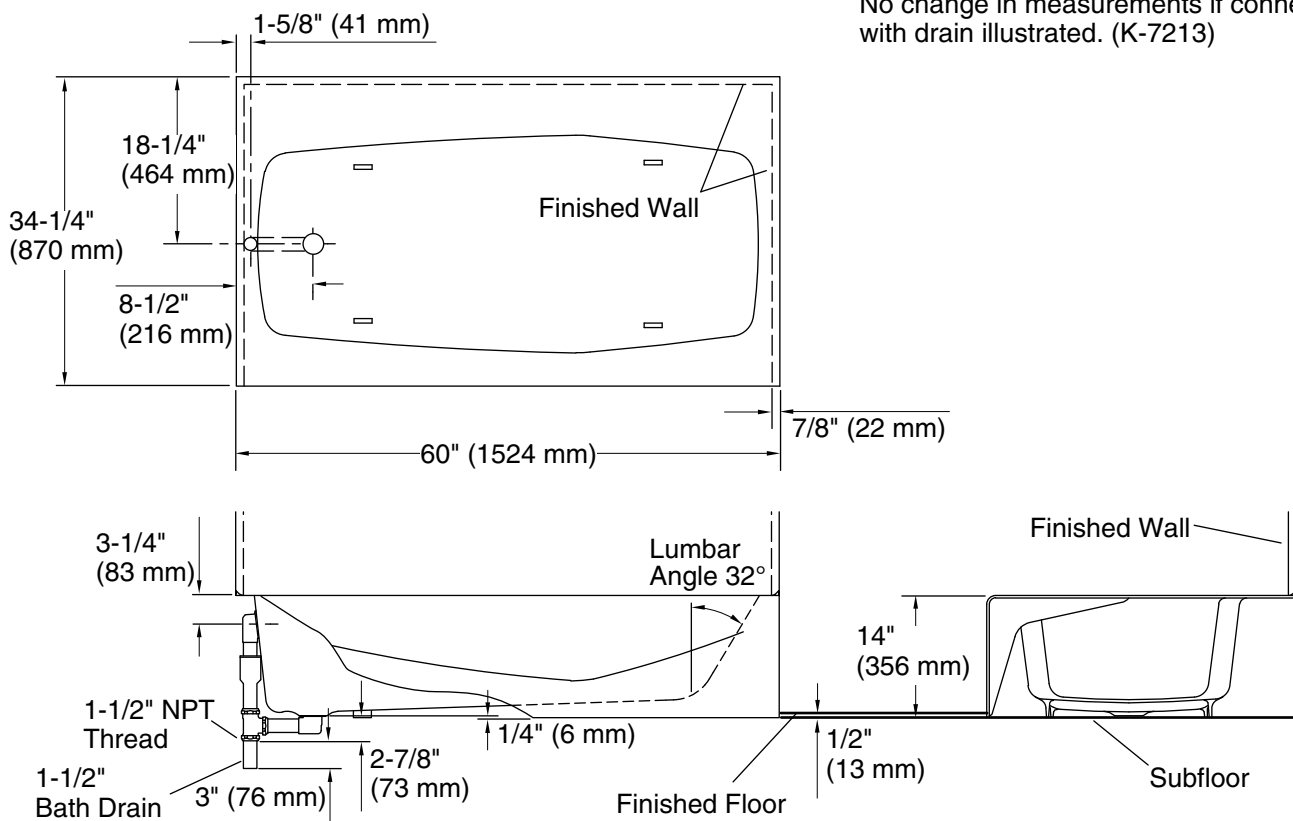

No change in measurements if connected with drain illustrated. (K-7213)

Technical Information

All product dimensions are nominal.

Drain location:	Left
Basin area, bottom:	45" x 22" (1143 mm x 559 mm)
Basin area, top:	55" x 24" (1397 mm x 610 mm)
Weight:	330 lbs (149.7 kg)
Minimum floor load:	51 lbs/ft² (249 kg/m²)
Water depth:	8-5/8" (219 mm)
Water capacity:	33 gal (124.9 L)
Minimum flat for door:	1-7/8" (47 mm)

Notes

Measure your actual product for rough-in details.

Install this product according to the installation instructions.

The hot water supply should be 70% of the capacity of the bath or greater. Installations will vary.

ADA compliant when installed to the specific requirements of these regulations.