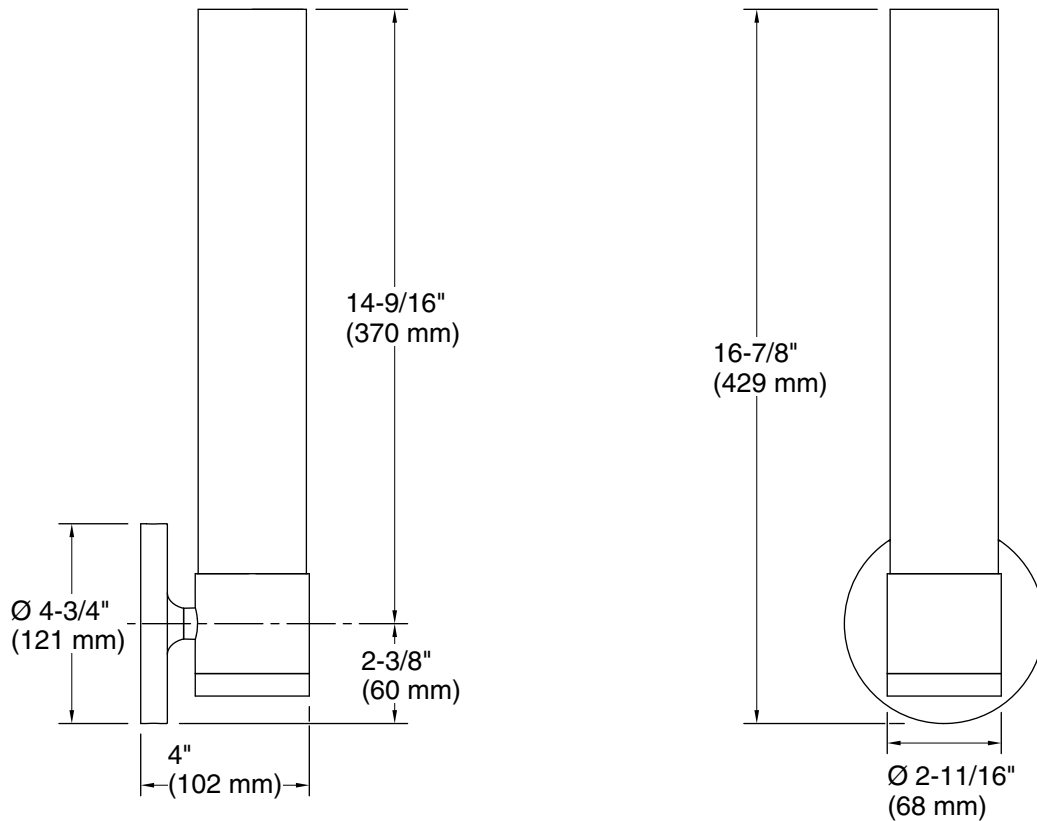

**Purist™**  
One-light sconce  
**K-32375-SC01**

**Features**

- Frosted-glass shade
- A great piece for almost any space — master bathroom, guest bathroom, hallway, or bedside
- Coordinates with other products in the Purist collection
- Requires one bulb with medium (E26) base; type T LED bulb recommended (sold separately)
- Suitable for damp locations, per UL 1598
- Includes installation hardware

Additional Components:  
Installation hardware

**Codes/Standards**

UL 1598  
CSA C22.2 No. 250.0

**KOHLER® Indoor Lighting Fixtures  
Limited Warranty**

See website for detailed warranty information.

## Technical Information

All product dimensions are nominal.

Installation Type: Wall-mount  
Material: Steel, Aluminum, Glass  
Number of Lights: 1  
Lighting Type: Socket-based  
Socket Type: E-26 Medium  
Number of Shades: 1