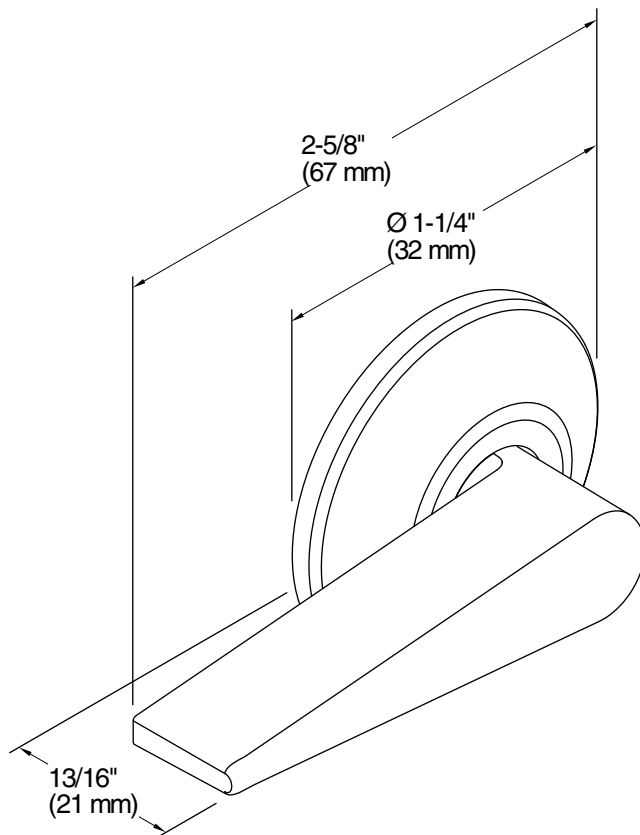

San Souci®
Trip Lever for K-5172
K-9171-L

Features

- Left-hand trip lever.
- For use with the K-5172 San Souci toilet.

Material

- Premium metal construction for durability and reliability.
- KOHLER finishes resist corrosion and tarnishing.

Technical Information

All product dimensions are nominal.

Material: Zinc, Stainless Steel