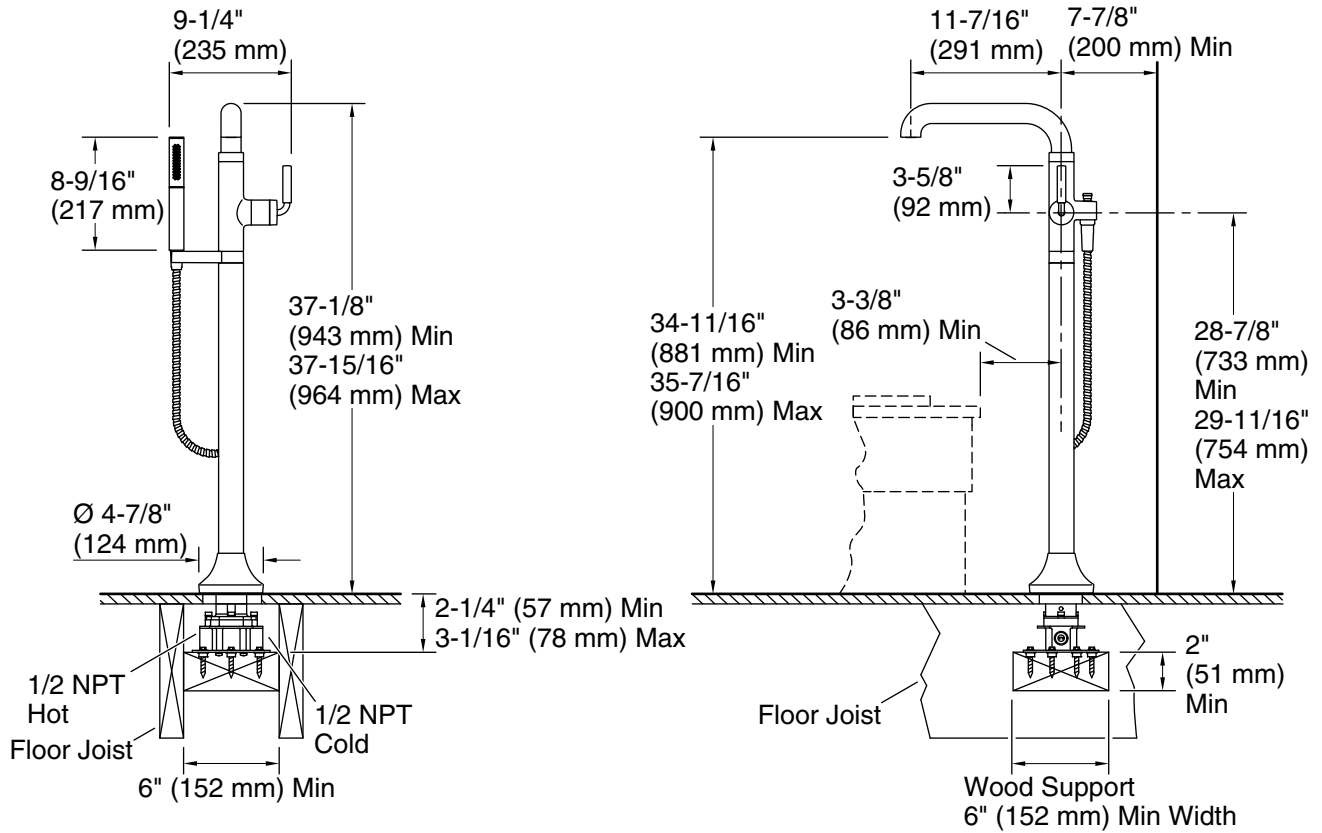

### Features

- A single handle controls both on/off activation and temperature setting
- 11-7/16" (290 mm) spout reach
- 7.5 gpm (28.4 lpm) maximum bath faucet flow rate at 45 psi (3.1 bar)
- 1.75 gpm (6.6 lpm) maximum handshower flow rate at 80 psi (5.5 bar)
- KOHLER ceramic disc valves exceed industry longevity standards for a lifetime of durable performance
- Coordinates with other products in the Tone collection

### Installation

- Floor-mount

### Technical Information

All product dimensions are nominal.

Drain included: No