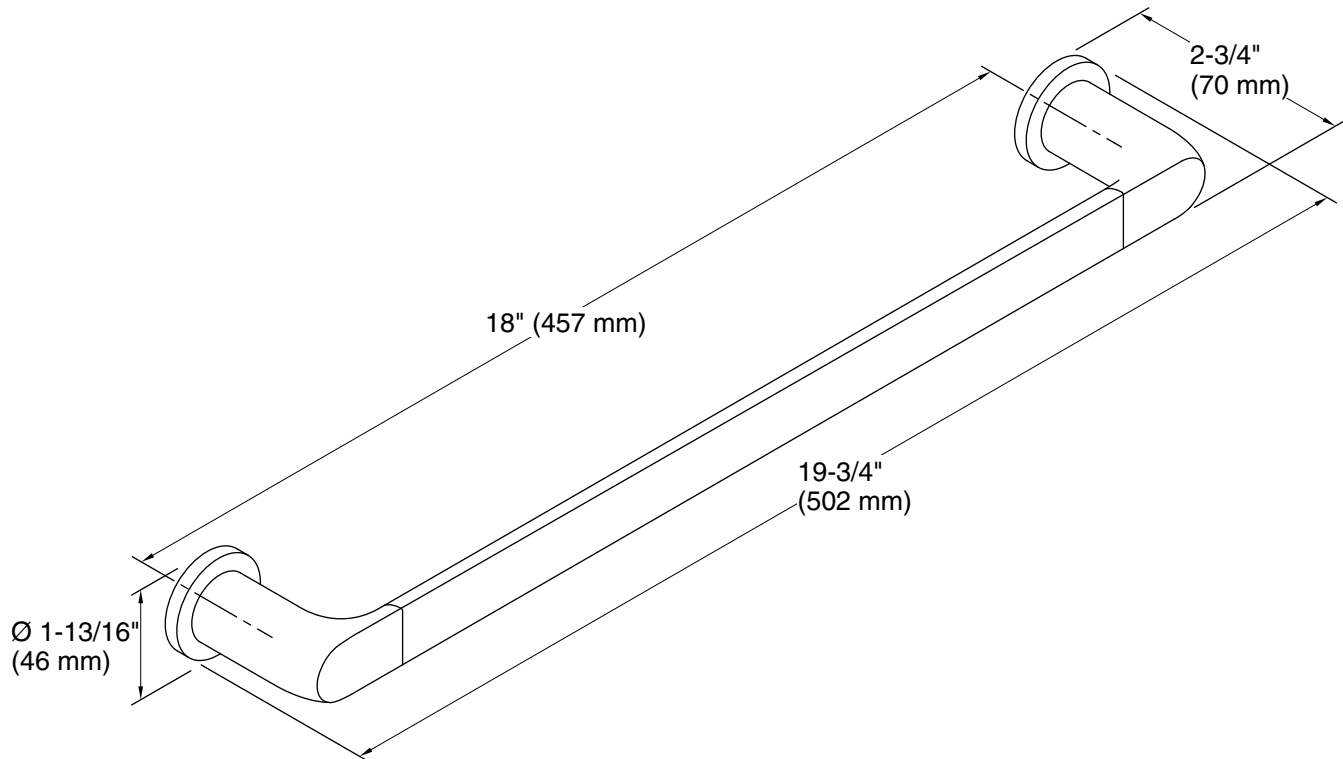

## Features

- 18" (457 mm) bar
- Coordinates with other products in the Avid collection

## Technical Information

All product dimensions are nominal.

Installation Type: Wall-mount

Material: Zinc, Brass