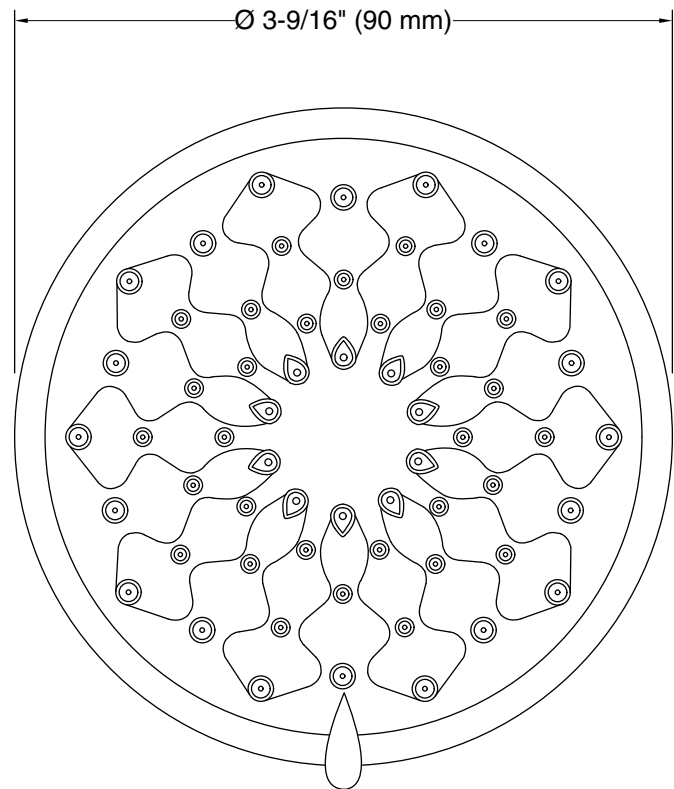

Features

- Showerhead features transitional nature-inspired design
- Advanced spray engine provides three alternate experiences: wide coverage, intense drenching, and targeted spray
- Wide coverage spray produces an encompassing spray for everyday use
- Intense drenching spray delivers a forceful spray ideal for rinsing shampoo from hair
- Targeted spray is a focused stream for targeting sore muscles or use as a utility spray
- Simple thumb tab smoothly transitions between sprays
- Spray nozzles cover full area of sprayhead
- MasterClean™ sprayface features an easy-to-clean surface that withstands mineral buildup and maximizes spray performance
- 1.75 gpm (6.6 lpm) flow rate.
- 1/2" NPT connection
- This product can help a building earn Water Efficiency points in LEED® Green Building Rating System

Technical Information

All product dimensions are nominal.

Spout:

Shower/Rainhead rated max flow: 1.75 gal/min (6.6 l/min)

Notes

Install this product according to the installation instructions.