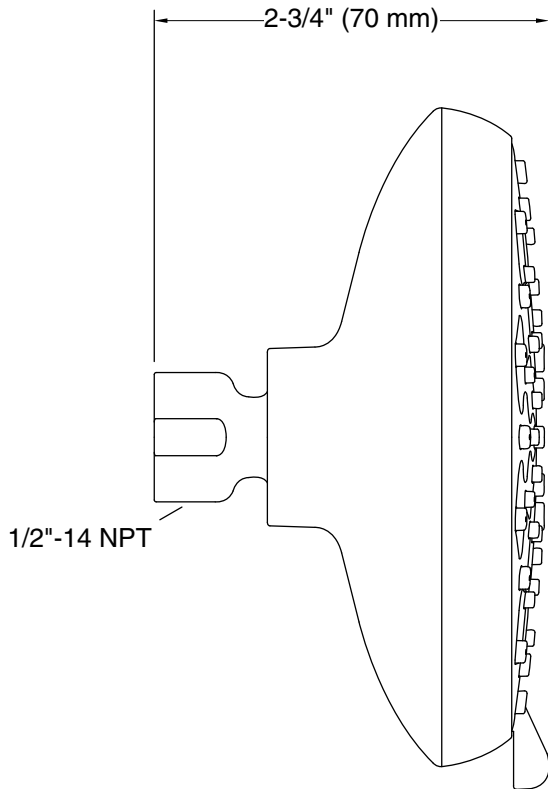

Technical Information

All product dimensions are nominal.

Spout:

Shower/Rainhead rated max flow: 1.75 gal/min (6.6 l/min)

Notes

Install this product according to the installation instructions.