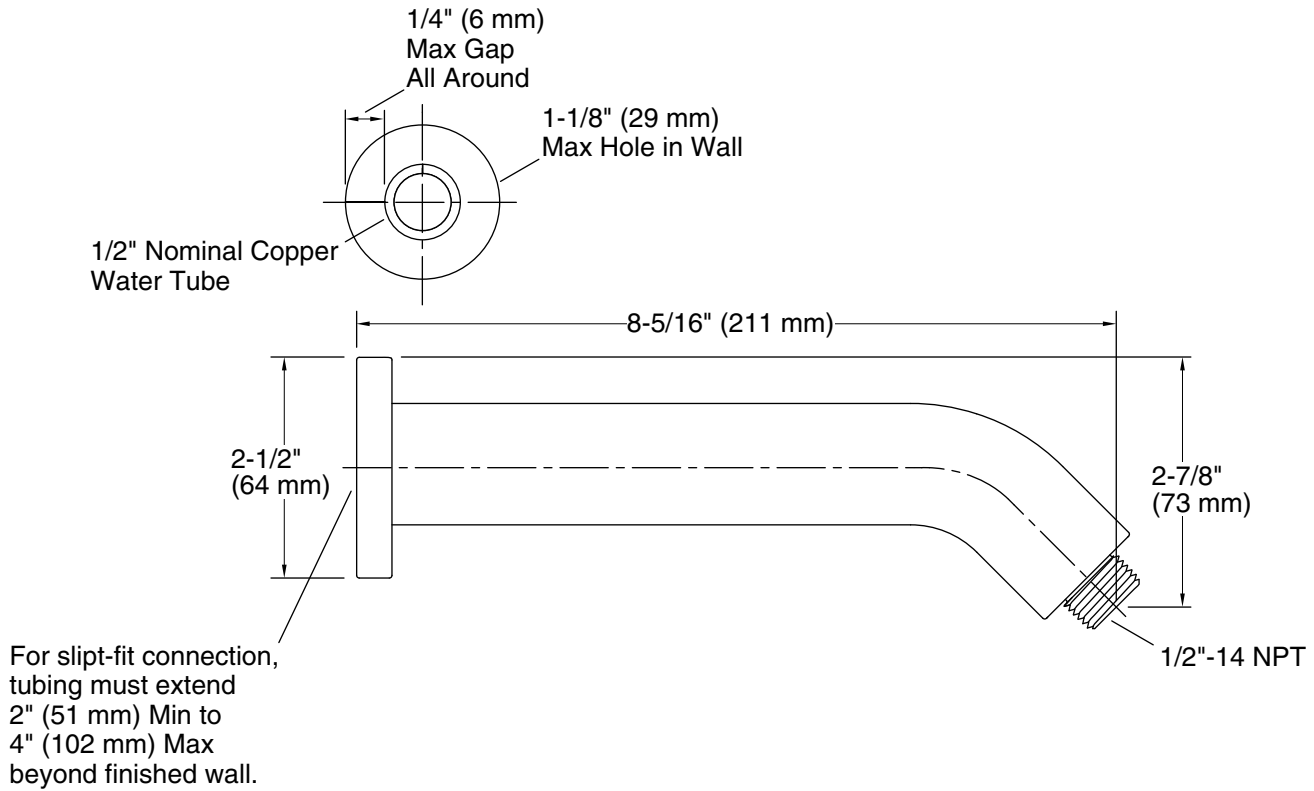

Features

- Slip-fit connection.
- Fluid design lines for ease of cleaning.
- For use with any KOHLER showerhead (sold separately).

Material

- Metal construction.

Recommended Products/Accessories

K-23723 Faucet cleaner

Technical Information

All product dimensions are nominal.

Notes

Install this product according to the installation guide.

Product installs using a slip-fit connection to a 1/2" nominal copper tubing.