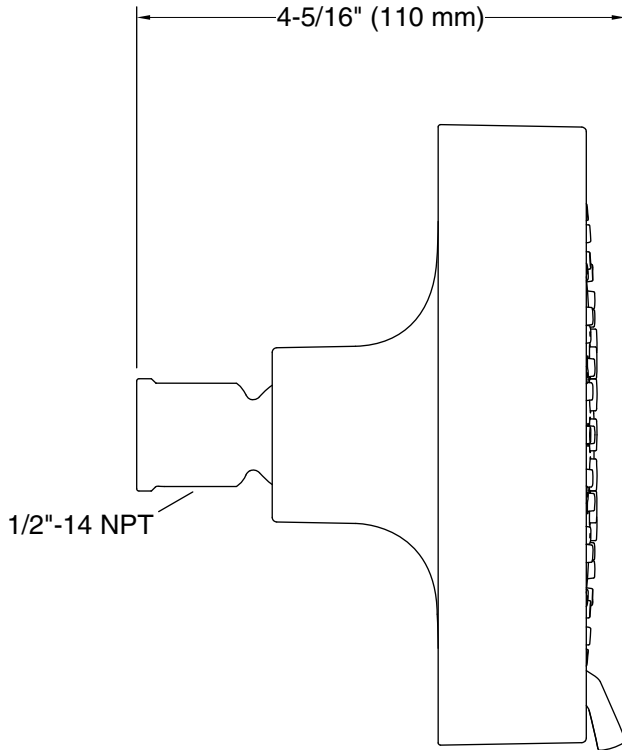

Material

- KOHLER finishes resist corrosion and tarnishing.

Installation

- Shower arm and flange sold separately.
- 1/2"-14 NPT connection.
- Wall-mount.

Recommended Products/Accessories

K-7397 Shower Arm and Flange
K-7395 Shower Arm and Flange
K-933 Shower Arm and Flange
K-934 Shower Arm and Flange
K-23723 Faucet cleaner

Technical Information

All product dimensions are nominal.

Showerhead/Body Spray:

Rated maximum flow: 2.5 gal/min (9.5 l/min)

Notes

Install this product according to the installation instructions.