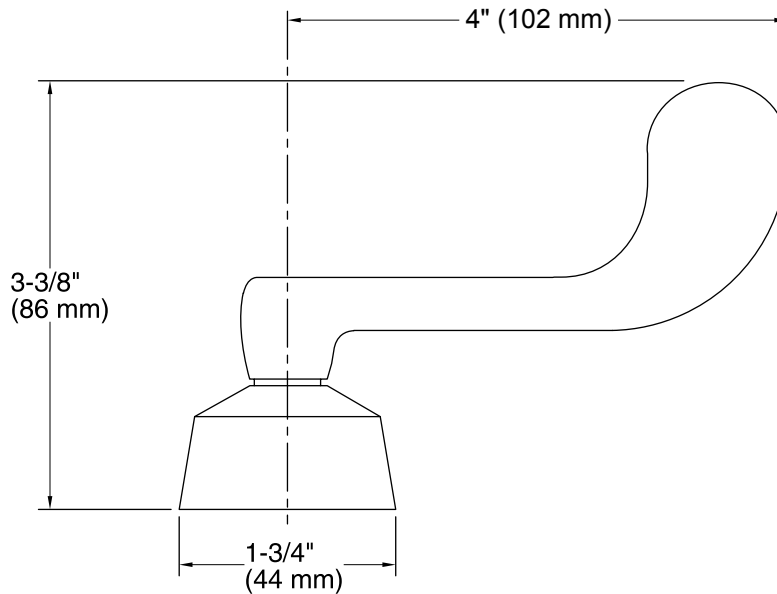

CSA B651

OBC

All applicable US Federal and State material regulations

KOHLER® Faucet Lifetime Limited Warranty

See website for detailed warranty information.

Product Specification

Bathroom faucet handles shall be 4" (102 mm) in width from center line and 3-3/8" (86 mm) in height. Bathroom faucet handles shall be brass construction. Bathroom faucet handles shall be wristblade lever handles. Bathroom faucet handles shall be for centerset faucets. Bathroom faucet handles shall be KOHLER Model K-16012-5.