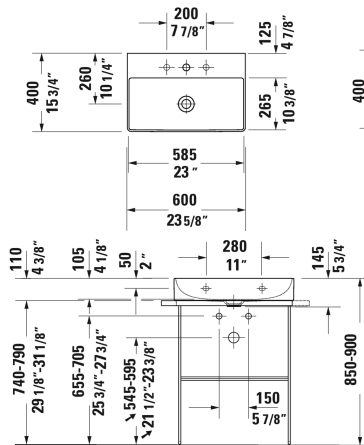

DuraSquare Furniture washbasin Compact # 2356600040 / 2356600041 / 2356600044 / 2356600070

< 23 5/8" Inch >

Furniture washbasin Compact	Dimension	Weight	Order number
without overflow, with faucet deck, ceramic covered slotted waste included, underside fully glazed, 23 5/8" Inch			
Colors			
00 White			
Variant			
● ●	23 5/8" x 15 3/4" Inch	28.4 lb	2356600040
●	23 5/8" x 15 3/4" Inch	28.4 lb	2356600041
● ● ●	23 5/8" x 15 3/4" Inch	28.4 lb	2356600044
☒	23 5/8" x 15 3/4" Inch	28.4 lb	2356600070
Infobox			
Made of DuraCeram, For glass inserts matching to furniture lacquer finishes, please see page XXX, Metal console: Towel rail can be mounted right or left			
Sanitary ceramics with the special WonderGliss surface finish will remain clean and attractive-looking for a long time to come. When ordering WonderGliss please add a "1" as eleventh digit to the model number.			
Towel rail square tube 1/2", Chrome, for washbasin # 045460, 235060, 235360, 235660	21 5/8" Inch	0.8 lb	003037
Design Siphon		3.3 lb	005036
Suitable products			

All drawings contain the necessary measurements which are subject to standard tolerances. They are stated in inch & mm and are non-binding. Exact measurements, in particular for customized installation scenarios, can only be taken from the finished ceramic piece.