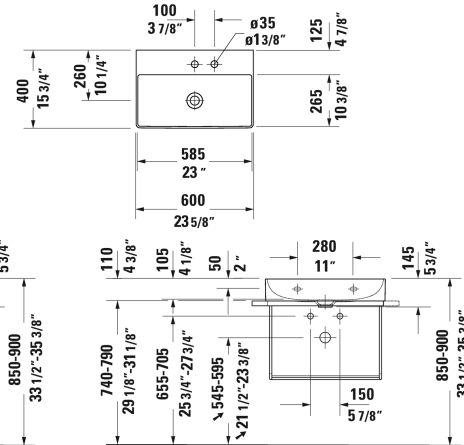

DuraSquare Furniture washbasin Compact # 2356600040 / 2356600041 / 2356600044 / 2356600070

< 23 5/8" Inch >

Furniture washbasin Compact	Dimension	Weight	Order number
without overflow, with faucet deck, ceramic covered slotted waste included, underside fully glazed, 23 5/8" Inch			
Colors			
00 White			
Variant			
● ●	23 5/8" x 15 3/4" Inch	28.4 lb	2356600040
●	23 5/8" x 15 3/4" Inch	28.4 lb	2356600041
● ● ●	23 5/8" x 15 3/4" Inch	28.4 lb	2356600044
☒	23 5/8" x 15 3/4" Inch	28.4 lb	2356600070
Infobox			
Made of DuraCeram, For glass inserts matching to furniture lacquer finishes, please see page XXX, Metal console: Towel rail can be mounted right or left			
Sanitary ceramics with the special WonderGliss surface finish will remain clean and attractive-looking for a long time to come. When ordering WonderGliss please add a "1" as eleventh digit to the model number.			
Towel rail square tube 1/2", Chrome, for washbasin # 045460, 235060, 235360, 235660	21 5/8" Inch	0.8 lb	003037
Design Siphon		3.3 lb	005036
Suitable products			