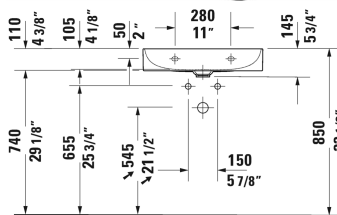

DuraSquare Furniture washbasin Compact # 2356600040 / 2356600041 / 2356600044 / 2356600070

< 23 5/8" Inch >

Furniture washbasin Compact	Dimension	Weight	Order number
without overflow, with faucet deck, ceramic covered slotted waste included, underside fully glazed, 23 5/8" Inch			
Colors			
00 White			
Variant			
● ●	23 5/8" x 15 3/4" Inch	28.4 lb	2356600040
●	23 5/8" x 15 3/4" Inch	28.4 lb	2356600041
● ● ●	23 5/8" x 15 3/4" Inch	28.4 lb	2356600044
☒	23 5/8" x 15 3/4" Inch	28.4 lb	2356600070
Infobox			
Made of DuraCeram, For glass inserts matching to furniture lacquer finishes, please see page XXX, Metal console: Towel rail can be mounted right or left			
Sanitary ceramics with the special WonderGliss surface finish will remain clean and attractive-looking for a long time to come. When ordering WonderGliss please add a "1" as eleventh digit to the model number.			
Towel rail square tube 1/2", Chrome, for washbasin # 045460, 235060, 235360, 235660	21 5/8" Inch	0.8 lb	003037
Design Siphon		3.3 lb	005036
Suitable products			

All drawings contain the necessary measurements which are subject to standard tolerances. They are stated in inch & mm and are non-binding. Exact measurements, in particular for customized installation scenarios, can only be taken from the finished ceramic piece.