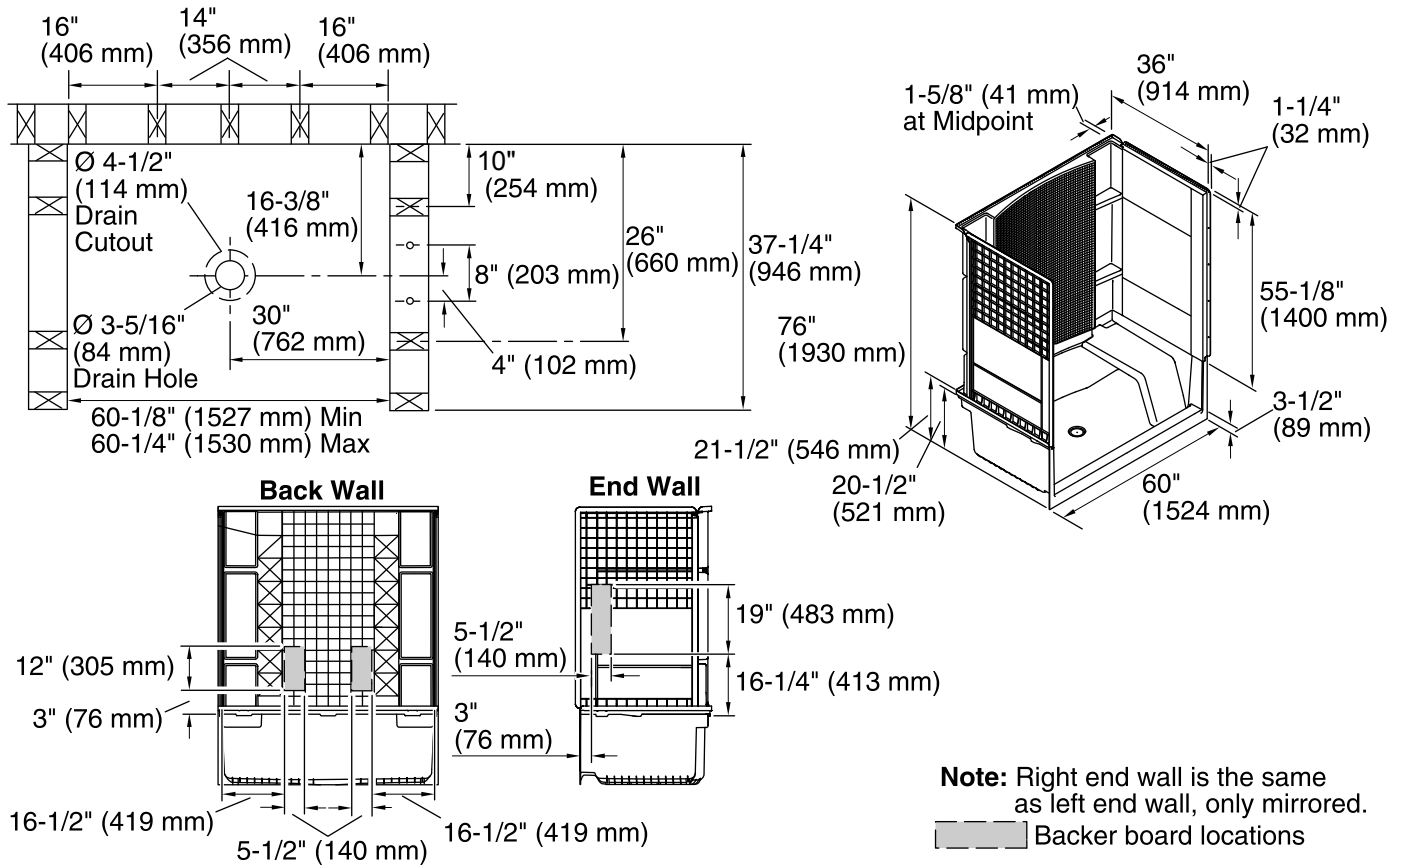

Features

- Modular design allows it to be moved around corners and through doorways with ease.
- Durable high gloss finish.
- Convenient shelves provide generous storage space.
- Geometric back wall design adds visual interest.
- Includes removable seat that can be placed on either side of the shower.
- Wall surround includes backer boards for future grab bar installation.
- 60" (1219 mm) x 36" (914 mm) x 74-3/4" (1898 mm) complete unit finished dimensions.

- 72291100 60" Seated Shower Base
- 71164106 60" x 36" Bath/Shower Wall Set with Backer Boards
- 72286104 Seated Shower Seat

Codes/Standards

- ASTM E162
- ASTM E662
- Greenguard UL 2818 - Gold

STERLING® Warranty - Fixtures Made of Solid Vikrell Material

See website for detailed warranty information.

Available Color/Finishes

Color tiles intended for reference only.

Color	Code	Description
	0	White
	96	KOHLER Biscuit

Technical Information

All product dimensions are nominal.
 Installation: 3-Wall Alcove
 Drain location: Center
 Minimum flat for door: 3-1/4" (83 mm)
 Door height required: 70-5/8" (1794 mm)
 Door width required: 56-5/8" (1438 mm)