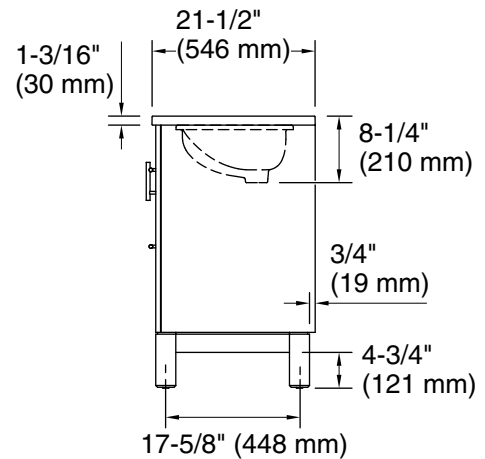

Features

- Set includes cabinet, precut quartz vanity top, sink, cabinet hardware
- Vanity top has 8" (203 mm) widespread faucet holes; requires deck-mount faucet (sold separately)
- Three-way adjustable slow-close door hinges for easy cabinet access
- Dovetail joint drawer construction
- Soft-close drawers and doors prevent slamming

Technical Information

All product dimensions are nominal.

Notes

Install this product according to the installation instructions.