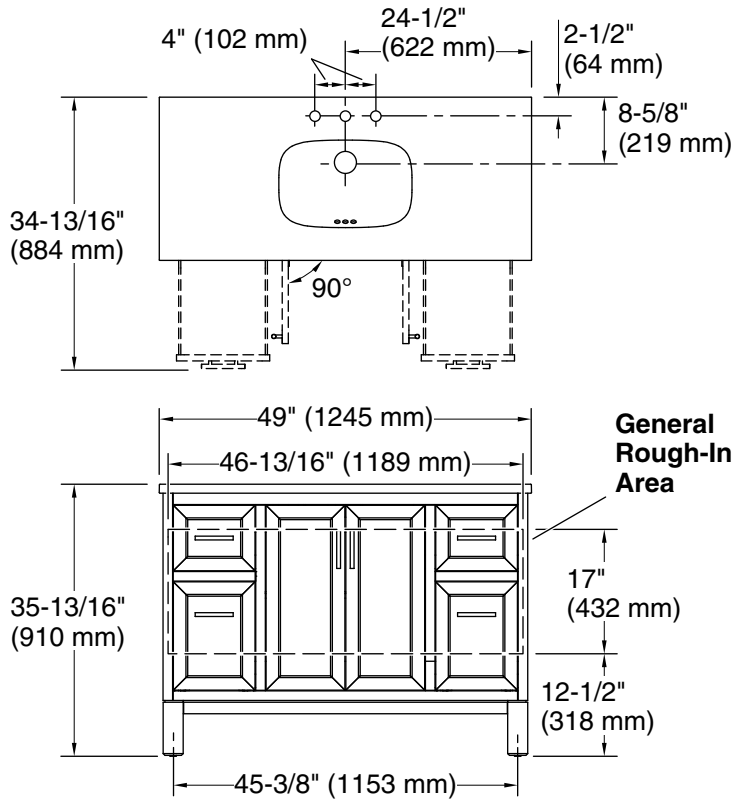

Features

- Set includes cabinet, precut quartz vanity top, sink, cabinet hardware
- Vanity top has 8" (203 mm) widespread faucet holes; requires deck-mount faucet (sold separately)
- Three-way adjustable slow-close door hinges for easy cabinet access
- Dovetail joint drawer construction
- Soft-close drawers and doors prevent slamming

Technical Information

All product dimensions are nominal.

Notes

Install this product according to the installation instructions.